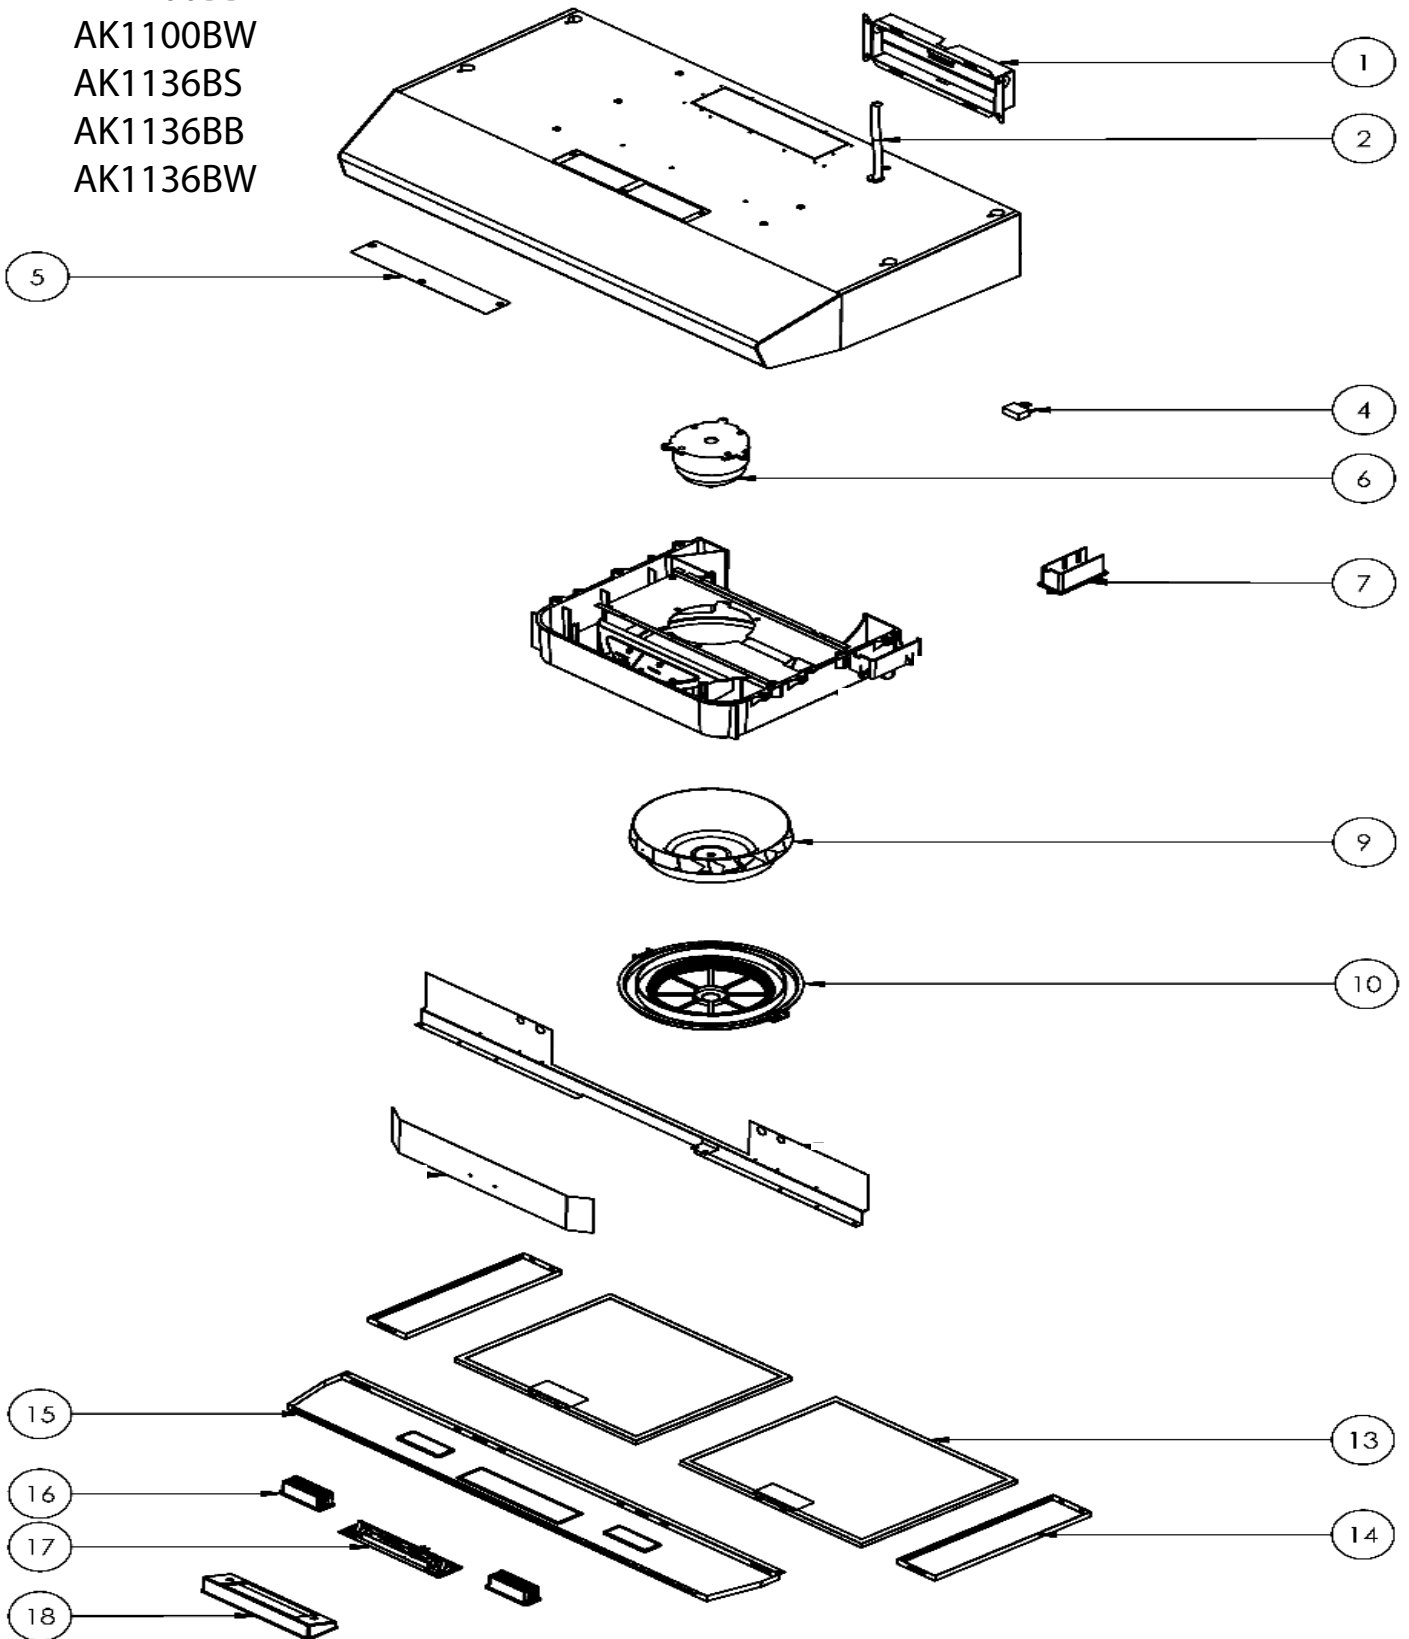

AK1124BS
AK1124BW
AK1100BS
AK1100BB
AK1100BW
AK1136BS
AK1136BB
AK1136BW

Ref #	Part #	Description	Qty.
1	54060011	Rectangular Collar w/Damper	1
2	11030015	Electrical Cord	1
4	12050012	Capacitor	1
5	50140059	Recirculating Cover Panel, Stainless Steel	1
5	50140060	Recirculating Cover Panel, Black	1
5	50140061	Recirculating Cover Panel, White	1
6	12120088	Motor	1
7	54200003	Electrical Junction Box	1
9	54250017	Blower Wheel	1
10	50220010	Residue Pan	1
13	50200013	Aluminum Mesh Filter, 24"	2
13	50200012	Aluminum Mesh Filter, 30" & 36"	2
14	50120023	Side Panel, AK1136BS	2
14	50120024	Side Panel, AK1136BB	2
14	50120025	Side Panel, AK1136BW	2
15	50110268	Light Panel, AK1124BS	1
15	50110269	Light Panel, AK1124BW	1
15	50110270	Light Panel, AK1100BS	1
15	50110289	Light Panel, AK1100BB	1
15	50110271	Light Panel, AK1100BW	1
15	50110272	Light Panel, AK1136BS	1
15	50110273	Light Panel, AK1136BW	1
15	50110274	Light Panel, AK1136BB	1
16	Z0B0049	LumiLight LED, 6W, AC	2
16-1	11030154	LED Wiring, 24"	1
16-1	11030153	LED Wiring, 30" & 36"	1
17	11000146	Switch Assembly, Black	1
17	11000147	Switch Assembly, White	1
18	56200022	Switch Housing	1
19	05000037	Hardware Packet	1