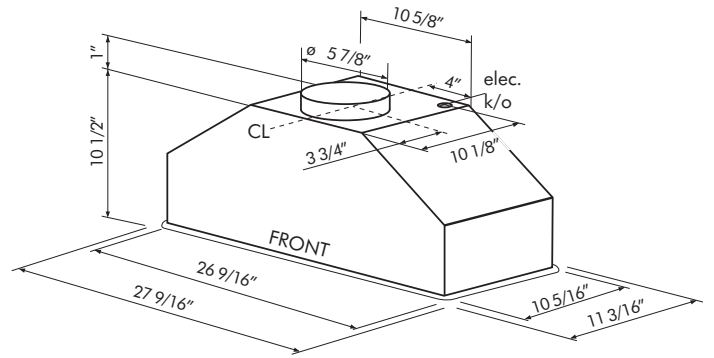

ESSENTIALS

TORNADO I

POWER PACK

Tornado I provides muscle and flexibility in a small, barely-visible package beneath your customizable vent hood canopy. This 600-CFM power pack features dual-level halogen lighting, 3-speed blower, a decorative stainless

steel filter and an angled housing unit for a better fit with any built-in canopy. An optional stainless steel liner extends and protects your cabinetry.

ZEPHYR
ZEPHYRONLINE.COM

MODEL

Stainless Steel AK8100AS

Size 27" (27-9/16")**Blower CFM (Min. - Max.)** 200 - 600**Sones (Min. - Max.)** 1.4 - 6**FEATURES****Controls** Mechanical Slide**Speed Levels** 3**Auto Delay-Off** No**Lighting** Halogen, 35W x2**Dual-Level Lighting** Yes**Filters** Decorative Mesh x1**Recirculating Option** No**DUCT SPECIFICATIONS****Vertical Internal Blower** 6" Round**Horizontal Internal Blower** NA**AC POWER** 120V, 60Hz at Max. 3.3A**OPTIONAL ACCESSORIES****30" Liner (17-1/2" - 20-1/2" Depth)** AK0800AS**36" Liner (17-1/2" - 20-1/2" Depth)** AK0836AS**Bloom™ GU10 LED** Z0B0040**MOUNTING HEIGHT RANGE**** 26" - 34"**WARRANTY** 10 years parts, 1 year labor

*Mounting height refers to distance between top of a 36" tall cooking surface and bottom of hood.