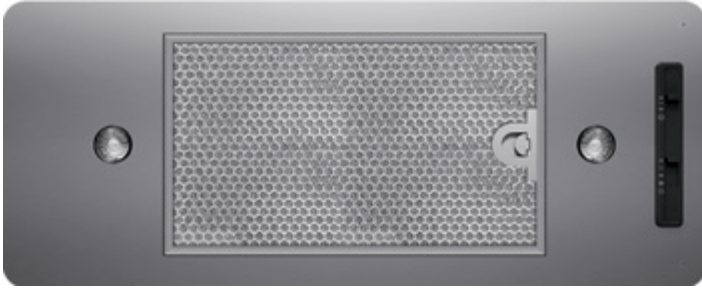

ESSENTIALS

TORNADO I

POWER PACK

Tornado I provides muscle and flexibility in a small, barely-visible package beneath your customizable vent hood canopy. This 600-CFM power pack features dual-level halogen lighting, 3-speed blower, a decorative stainless

steel filter and an angled housing unit for a better fit with any built-in canopy. An optional stainless steel liner extends and protects your cabinetry.

ZEPHYR
ZEPHYRONLINE.COM

MODEL

Stainless Steel AK8100AS

Size 27" (27-9/16")**Blower CFM (Min. - Max.)** 200 - 600**Sones (Min. - Max.)** 1.4 - 6**FEATURES****Controls** Mechanical Slide**Speed Levels** 3**Auto Delay-Off** No**Lighting** Halogen, 35W x2**Dual-Level Lighting** Yes**Filters** Decorative Mesh x1**Recirculating Option** No**DUCT SPECIFICATIONS****Vertical Internal Blower** 6" Round**Horizontal Internal Blower** NA**AC POWER** 120V, 60Hz at Max. 3.3A**OPTIONAL ACCESSORIES****30" Liner (17-1/2" - 20-1/2" Depth)** AK0800AS**36" Liner (17-1/2" - 20-1/2" Depth)** AK0836AS**Bloom™ GU10 LED** Z0B0040**MOUNTING HEIGHT RANGE**** 26" - 34"**WARRANTY** 10 years parts, 1 year labor