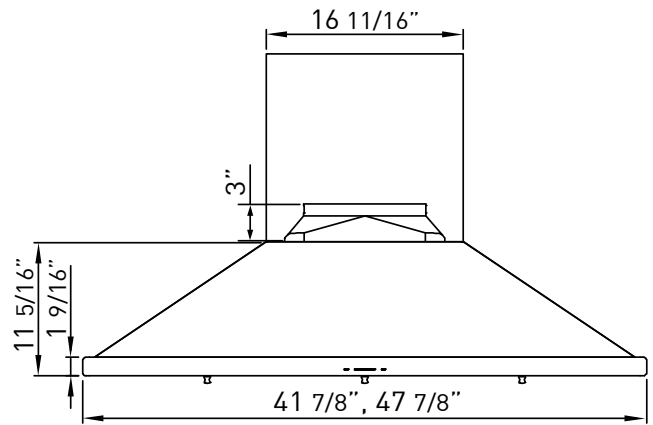

efficient power is just a touch away.

ZEPHYR

ZEPHYRONLINE.COM

FRONT

SIDE

C/L

TOP

MODEL	ZSP-E42AS	ZSP-E48AS
Stainless Steel		
Size	42"	48"
Blower CFM (Min. - Max.)	450 - 1,200	450 - 1,200
Sones (Min. - Max.)	3.5 - 9	3.5 - 9
FEATURES		
ACT™ Technology	No	No
Controls	ICON Touch®	ICON Touch®
Speed Levels	5	5
Auto Delay-Off	Yes	Yes
Lighting	Halogen, 50W x3	Halogen, 50W x3
Dual-Level Lighting	Yes	Yes
Filters	Hybrid Baffles x2	Hybrid Baffles x3
Recirculating Option	No	No
Extension Duct Cover Option	Yes, Up to 12' Ceiling	Yes, Up to 12' Ceiling
DUCT SPECIFICATIONS		
Vertical Internal Blower	10" Round	10" Round
Horizontal Internal Blower	NA	NA
AC POWER	120V, 60Hz at Max. 9A	120V, 60Hz at Max. 9A
OPTIONAL ACCESSORIES		
Extension Duct Cover	Z1C-00SP	Z1C-00SP
Make-Up Air Kit	MUA010A	MUA010A
MOUNTING HEIGHT RANGE*	26" - 34"	26" - 34"
WARRANTY	3 years parts, 1 year labor	3 years parts, 1 year labor

*Mounting height refers to distance between top of a 36" tall cooking surface and bottom of hood.