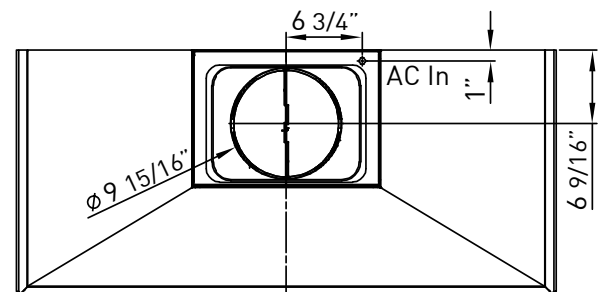

efficient power is just a touch away.

ZEPHYR

ZEPHYRONLINE.COM

FRONT

SIDE

C/L

TOP

MODEL	ZSP-E42AS	ZSP-E48AS
Stainless Steel		
Size	42"	48"
Blower CFM (Min. - Max.)	450 - 1,200	450 - 1,200
Sones (Min. - Max.)	3.5 - 9	3.5 - 9
FEATURES		
ACT™ Technology	No	No
Controls	ICON Touch®	ICON Touch®
Speed Levels	5	5
Auto Delay-Off	Yes	Yes
Lighting	Halogen, 50W x3	Halogen, 50W x3
Dual-Level Lighting	Yes	Yes
Filters	Hybrid Baffles x2	Hybrid Baffles x3
Recirculating Option	No	No
Extension Duct Cover Option	Yes, Up to 12' Ceiling	Yes, Up to 12' Ceiling
DUCT SPECIFICATIONS		
Vertical Internal Blower	10" Round	10" Round
Horizontal Internal Blower	NA	NA
AC POWER	120V, 60Hz at Max. 9A	120V, 60Hz at Max. 9A
OPTIONAL ACCESSORIES		
Extension Duct Cover	Z1C-00SP	Z1C-00SP
Make-Up Air Kit	MUA010A	MUA010A
MOUNTING HEIGHT RANGE*	26" - 34"	26" - 34"
WARRANTY	3 years parts, 1 year labor	3 years parts, 1 year labor

CEILING HEIGHT		8'	8.5'	9'	9.5'	10'	10.5'	11'	12'
STANDARD DUCT COVER	Ducted Mounting Height*	26" - 32.5"	26" - 34"	30" - 34"	NA	NA	NA	NA	NA
EXTENSION DUCT COVER	Ducted Mounting Height*	NA	NA	26" - 27"	26" - 33"	26" - 34"	26" - 34"	26" - 34"	30" - 34"

*Mounting height refers to distance between top of a 36" tall cooking surface and bottom of hood.