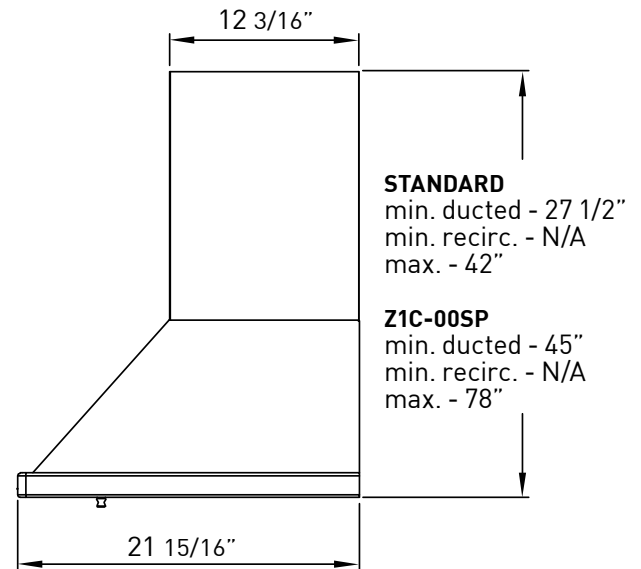

efficient power is just a touch away.

ZEPHYR

ZEPHYRONLINE.COM

FRONT

SIDE

C/L

TOP

MODEL	ZSP-E42AS	ZSP-E48AS
Stainless Steel		
Size	42"	48"
Blower CFM (Min. - Max.)	450 - 1,200	450 - 1,200
Sones (Min. - Max.)	3.5 - 9	3.5 - 9
FEATURES		
ACT™ Technology	No	No
Controls	ICON Touch®	ICON Touch®
Speed Levels	5	5
Auto Delay-Off	Yes	Yes
Lighting	Halogen, 50W x3	Halogen, 50W x3
Dual-Level Lighting	Yes	Yes
Filters	Hybrid Baffles x2	Hybrid Baffles x3
Recirculating Option	No	No
Extension Duct Cover Option	Yes, Up to 12' Ceiling	Yes, Up to 12' Ceiling
DUCT SPECIFICATIONS		
Vertical Internal Blower	10" Round	10" Round
Horizontal Internal Blower	NA	NA
AC POWER	120V, 60Hz at Max. 9A	120V, 60Hz at Max. 9A
OPTIONAL ACCESSORIES		
Extension Duct Cover	Z1C-00SP	Z1C-00SP
Make-Up Air Kit	MUA010A	MUA010A
MOUNTING HEIGHT RANGE*	26" - 34"	26" - 34"
WARRANTY	3 years parts, 1 year labor	3 years parts, 1 year labor

CEILING HEIGHT		8'	8.5'	9'	9.5'	10'	10.5'	11'	12'
STANDARD DUCT COVER	Ducted Mounting Height*	26" - 32.5"	26" - 34"	30" - 34"	NA	NA	NA	NA	NA
EXTENSION DUCT COVER	Ducted Mounting Height*	NA	NA	26" - 27"	26" - 33"	26" - 34"	26" - 34"	26" - 34"	30" - 34"

*Mounting height refers to distance between top of a 36" tall cooking surface and bottom of hood.