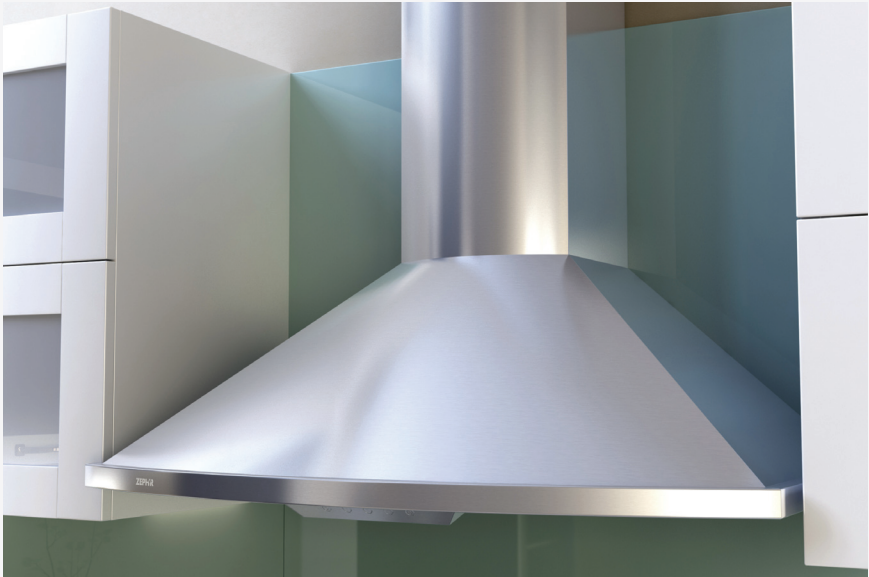

SAVONA^{WALL}

Savona's semi-circular surfaces accentuate this range hood's European design with delicate reflections of light and shadows. However, underneath the 11" tall body, Savona features a robust 685-CFM fan that operates at ultra quiet 1.8 sones on normal working speed. Gifted with great features like the optional recirculating kit, duct cover extension up to 12' and dual-level halogens it's hard to improve on this classic. But the 3-speed die-cut chrome electronic controls with LED illumination take Savona to an elite level. Savona is also available in black and 290-CFM version for cold-weather environments.

- Robust 685-CFM blower
- 1.8 sones at normal working speed
- Available 12' telescopic duct cover
- Electronic LED controls
- Available in black

ESSENTIALS

SAVONA

WALL

MODEL	ZSA-E30BB / ZSA-M90BB	ZSA-E30BS / ZSA-M90BS	ZSA-E30BS290 / ZSA-M90BS290
SIZE	30" / 36"	30" / 36"	30" / 36"
NET WIDTH	29-15/16" / 35-7/16"	29-15/16" / 35-7/16"	29-15/16" / 35-7/16"
PERFORMANCE			
Blower CFM, Min. - Max.	240 - 685 CFM	240 - 685 CFM	210 - 290 CFM
Sones, Min. - Max.	1.8 - 6	1.8 - 6	1.4 - 2.8
COLOR			
Stainless Steel		SS	SS
Black	B		
FEATURES			
Controls	Electronic LED	Electronic LED	Electronic LED
Speed Levels	3	3	3
Delay-Off	No	No	No
Lighting	Halogen, 50W	Halogen, 50W	Halogen, 50W
Dual-Level Lighting	Yes	Yes	Yes
Filters	Aluminum Mesh	Aluminum Mesh	Aluminum Mesh
Recirculating	Yes	Yes	Yes
Extension Duct Cover Option	Yes, Up to 12' Ceiling	Yes, Up to 12' Ceiling	Yes, Up to 12' Ceiling
DUCT SPECIFICATIONS			
Internal Blower - Vertical	6"	6"	6"
Internal Blower - Horizontal	NA	NA	NA
AC INPUT	120V - 60Hz	120V - 60Hz	120V - 60Hz
AC POWER	Max. 426W at 3.5 Amps	Max. 426W at 3.5 Amps	Max. 171W at 1.5 Amps
OPTIONAL ACCESSORIES			
Recirculating Kit	ZRC-00SV	ZRC-00SV	ZRC-00SV
Extension Duct Cover	Z1C-01SAB	Z1C-01SA	Z1C-01SA
MOUNTING HEIGHT*	26" - 34"	26" - 34"	26" - 34"