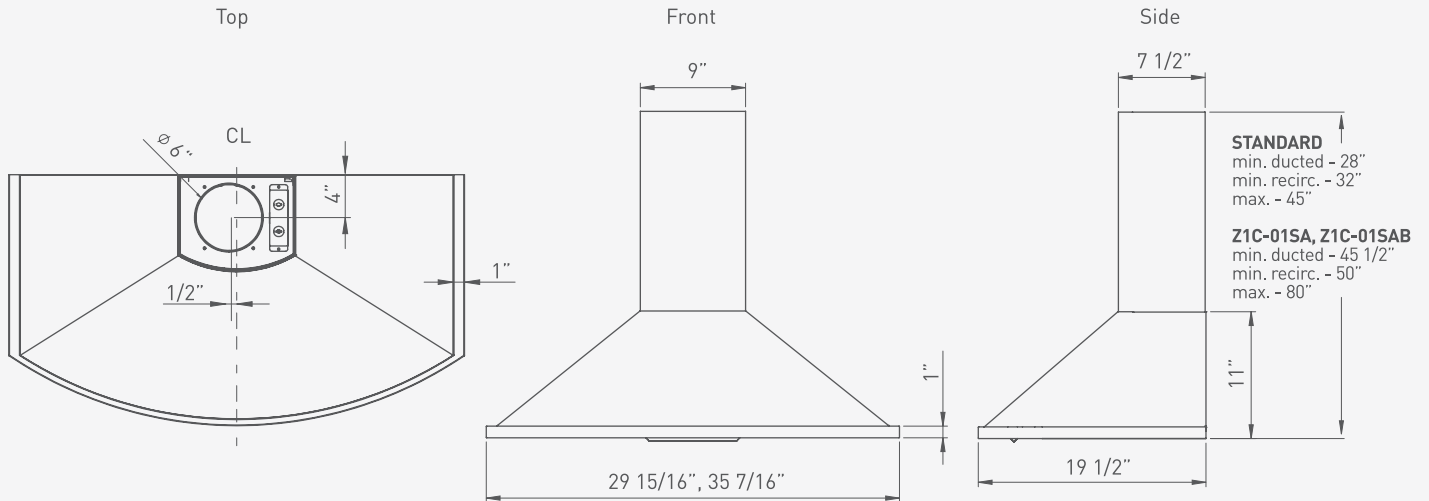

SAVONA^{WALL}

Savona's semi-circular surfaces accentuate this range hood's European design with delicate reflections of light and shadows. However, underneath the 11" tall body, Savona features a robust 685-CFM fan that operates at ultra quiet 1.8 sones on normal working speed. Gifted with great features like the optional recirculating kit, duct cover extension up to 12' and dual-level halogens it's hard to improve on this classic. But the 3-speed die-cut chrome electronic controls with LED illumination take Savona to an elite level. Savona is also available in black and 290-CFM version for cold-weather environments.

- Robust 685-CFM blower
- 1.8 sones at normal working speed
- Available 12' telescopic duct cover
- Electronic LED controls
- Available in black

ESSENTIALS

SAVONA

WALL

MODEL	ZSA-E30BB / ZSA-M90BB	ZSA-E30BS / ZSA-M90BS	ZSA-E30BS290 / ZSA-M90BS290
SIZE	30" / 36"	30" / 36"	30" / 36"
NET WIDTH	29-15/16" / 35-7/16"	29-15/16" / 35-7/16"	29-15/16" / 35-7/16"
PERFORMANCE			
Blower CFM, Min. - Max.	240 - 685 CFM	240 - 685 CFM	210 - 290 CFM
Sones, Min. - Max.	1.8 - 6	1.8 - 6	1.4 - 2.8
COLOR			
Stainless Steel		SS	SS
Black	B		
FEATURES			
Controls	Electronic LED	Electronic LED	Electronic LED
Speed Levels	3	3	3
Delay-Off	No	No	No
Lighting	Halogen, 50W	Halogen, 50W	Halogen, 50W
Dual-Level Lighting	Yes	Yes	Yes
Filters	Aluminum Mesh	Aluminum Mesh	Aluminum Mesh
Recirculating	Yes	Yes	Yes
Extension Duct Cover Option	Yes, Up to 12' Ceiling	Yes, Up to 12' Ceiling	Yes, Up to 12' Ceiling
DUCT SPECIFICATIONS			
Internal Blower - Vertical	6"	6"	6"
Internal Blower - Horizontal	NA	NA	NA
AC INPUT	120V - 60Hz	120V - 60Hz	120V - 60Hz
AC POWER	Max. 426W at 3.5 Amps	Max. 426W at 3.5 Amps	Max. 171W at 1.5 Amps
OPTIONAL ACCESSORIES			
Recirculating Kit	ZRC-00SV	ZRC-00SV	ZRC-00SV
Extension Duct Cover	Z1C-01SAB	Z1C-01SA	Z1C-01SA
MOUNTING HEIGHT*	26" - 34"	26" - 34"	26" - 34"