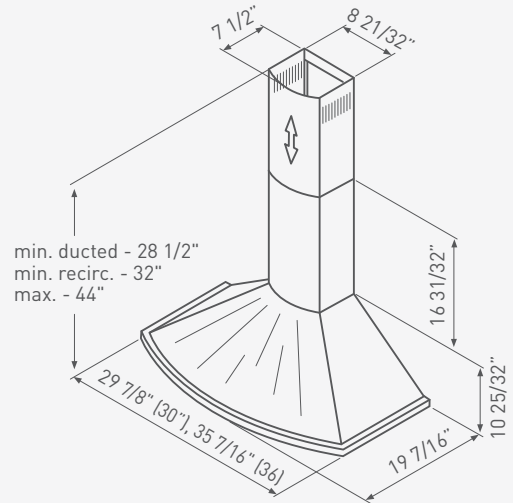

SAVONA

Savona's elegant, semi-circular curve meets the wall with a clean, perpendicular finish. And with a powerful 685-cfm blower, three speeds and two halogen lamps, the Savona is our most affordable full-featured hood ever.

ESSENTIALS

SAVONA

WALL

MODEL	ZSA-E30AS / ZSA-M90AS, B	ZSV-E30AS / ZSV-M90AS
SIZE	30" / 36"	30" / 36"
NET WIDTH	29-7/8" / 35-7/16"	29-7/8" / 35-7/16"
PERFORMANCE		
Internal Blower	685 CFM	290 CFM
Internal Blower Sones	6	4
COLOR		
Black, Stainless Steel	SS	B, SS
FEATURES		
Controls	Mechanical Push Button	Mechanical Push Button
Speed Levels	3	3
Auto Delay-Off	No	No
Lighting	Halogen, 50W x 2	Halogen, 50W x 2
Dual-Level Lighting	No	No
Filters	Metal Mesh x 2	Metal Mesh x 2
Recirculating	Yes	Yes
Duct Cover Extension	Yes, Up to 14' Ceiling	Yes, Up to 14' Ceiling
DUCT SPECIFICATIONS		
Internal Blower - Vertical	6"	6"
Internal Blower - Horizontal	NA	NA
AC INPUT	120V - 60Hz	120V - 60Hz
AC POWER	Max. 415W, 3.4 Amps	Max. 180W, 1.5 Amps
OPTIONAL ACCESSORIES		
Recirculating Kit	ZRC-0070	ZRC-0070
Extension Kit (up to 14' ceiling)	Z1C-00SA	Z1C-00SA
Black	Z1C-00SAB	NA
Stainless Steel	Z1C-00SA	Z1C-00SA
Mounting Heights (Ducted)	Min. ceiling height 7'9". Hood mounted 28" above cooking surface; 64" from floor.	Max. ceiling height 9'8". Hood mounted 36" above cooking surface; 72" from floor.
Mounting Heights (Recirculating)	Min. ceiling height 8'. Hood mounted 28" above cooking surface; 64" from floor.	Max. ceiling height 9'8". Hood mounted 36" above cooking surface; 72" from floor.