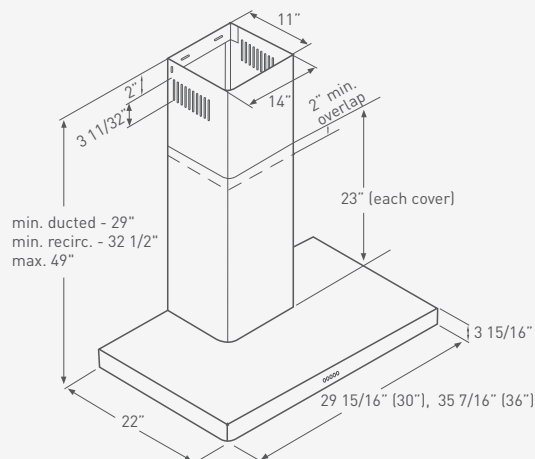

## ROMA

WALL

MODEL	ZRA-E30AS / ZRA-E36AS	ZRO-E30AS / ZRO-E36AS
<b>SIZE</b>	30" / 36"	30" / 36"
<b>NET WIDTH</b>	29 15/16" / 35 7/16"	29 15/16" / 35 7/16"
<b>PERFORMANCE</b>		
Internal Blower	290 CFM	600 CFM
Internal Blower Sones	3.2	6
<b>COLOR</b>		
Stainless Steel	SS	SS
<b>FEATURES</b>		
Controls	Mechanical Push Button	Mechanical Push Button
Speed Levels	3	3
Lighting	Halogen, 50W x 2	Halogen, 50W x 2
Dual-Level Lighting	No	No
Filters	Metal Mesh x 2	Metal Mesh x 2
Recirculating	Yes	Yes
Duct Cover Extension	Yes, Up to 12' Ceiling	Yes, Up to 12' Ceiling
<b>DUCT SPECIFICATIONS</b>		
Internal Blower - Vertical	6"	6"
Internal Blower - Horizontal	NA	NA
<b>AC INPUT</b>	120V - 60Hz	120V - 60Hz
<b>AC POWER</b>	Max. 180W, 1.5 Amps	Max. 400W, 3.3 Amps
<b>OPTIONAL ACCESSORIES</b>		
Recirculating Kit	ZRC-0050	ZRC-0050
Extension Kit (up to a 12' ceiling)	Z1C-00RA	Z1C-00RA