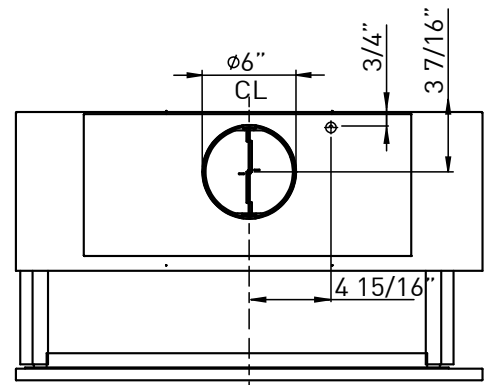

White trim

FRONT

SIDE

TOP

MODEL

Stainless Steel trim* w/ Glass	ZPI-E30AG290	ZPI-E36AG290
White trim* w/ Glass	ZPI-E30AW290	

Size	30"	36"
Blower CFM (Min. - Max.)	180 - 290	180 - 290
Sones (Min. - Max.)	1.3 - 3.2	1.3 - 3.2