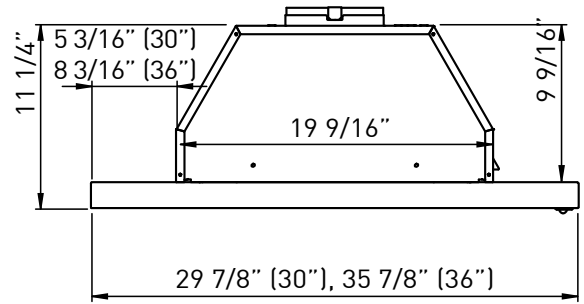

White trim

FRONT

SIDE

TOP

MODEL

Stainless Steel trim* w/ Glass	ZPI-E30AG290	ZPI-E36AG290
White trim* w/ Glass	ZPI-E30AW290	

Size	30"	36"
Blower CFM (Min. - Max.)	180 - 290	180 - 290
Sones (Min. - Max.)	1.3 - 3.2	1.3 - 3.2