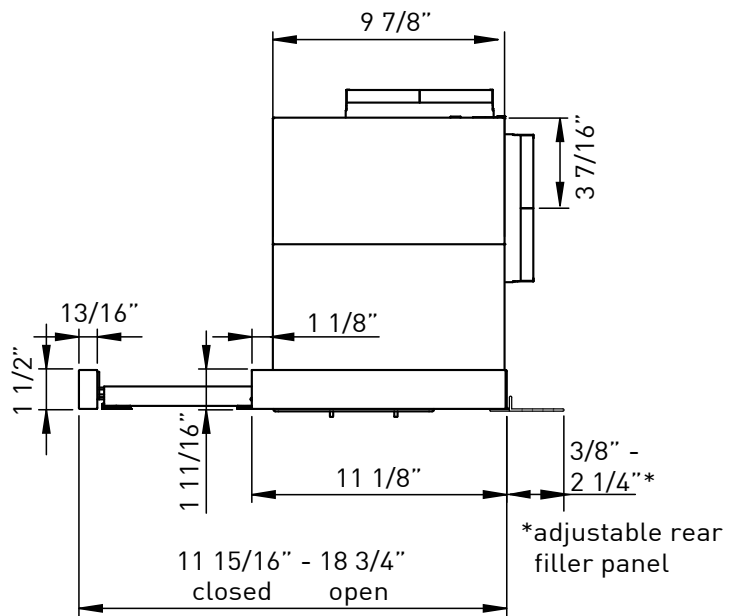

White trim

FRONT

SIDE

TOP

MODEL

Stainless Steel trim* w/ Glass	ZPI-E30AG290	ZPI-E36AG290
White trim* w/ Glass	ZPI-E30AW290	

Size	30"	36"
Blower CFM (Min. - Max.)	180 - 290	180 - 290
Sones (Min. - Max.)	1.3 - 3.2	1.3 - 3.2