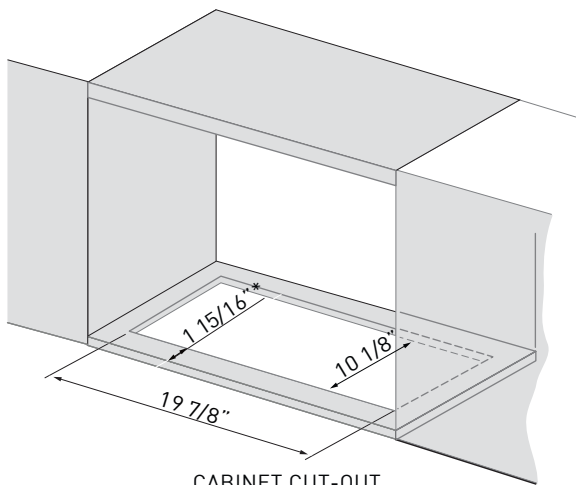

DUCT SPECIFICATIONS

Vertical Internal Blower	6" Round	6" Round
Horizontal Internal Blower	6" Round	6" Round
AC POWER	120V, 60Hz at Max. 1.55A	120V, 60Hz at Max. 1.55A

OPTIONAL ACCESSORIES

Recirculating Kit	ZRC-00PI	ZRC-00PI
Bloom™ GU10 LED	ZOB0040	ZOB0040

*Refers to handle color. Body is painted gray.

**Mounting height refers to distance between top of a 36" tall cooking surface and bottom of hood.

CABINET CUT-OUT

*Measured from front of doors in a frameless cabinet or front of cabinet bottom in a framed cabinet.