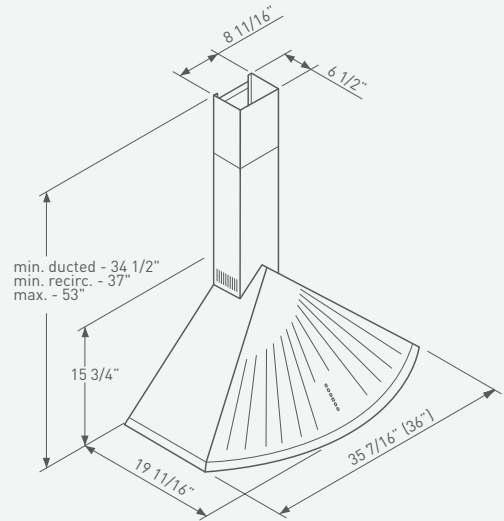

## PALERMO

WALL

MODEL	ZPA-M90S
<b>SIZE</b>	36"
<b>NET WIDTH</b>	35 7/16"
<b>PERFORMANCE</b>	
Internal Blower	250 - 715 CFM
Internal Blower Sones	1.9 - 6
<b>COLOR</b>	
Stainless Steel	SS
<b>FEATURES</b>	
Controls	Electronic Touch
Speed Levels	6
Auto Delay-Off	Yes
Lighting	Halogen, 50W x 2
Dual-Level Lighting	Yes
Filters	Aluminum Mesh x 2
Recirculating	Yes
Duct Cover Extension	Yes, Up to 14' Ceiling
<b>DUCT SPECIFICATIONS</b>	
Internal Blower - Vertical	6"
Internal Blower - Horizontal	NA
<b>AC INPUT</b>	120V - 60Hz
<b>AC POWER</b>	Max. 450W, 4.0 Amps
<b>OPTIONAL ACCESSORIES</b>	
Recirculating Kit	ZRC-0030
Extension Kit (up to 14' ceiling)	Z1C-00PA

Mounting Heights (Ducted)	Min. ceiling height 8'3". Hood mounted 28" above cooking surface; 64" from floor.	Max. ceiling height 10'5". Hood mounted 36" above cooking surface; 72" from floor.
Mounting Heights (Recirculating)	Min. ceiling height 8'5". Hood mounted 28" above cooking surface; 64" from floor.	Max. ceiling height 10'5". Hood mounted 36" above cooking surface; 72" from floor.