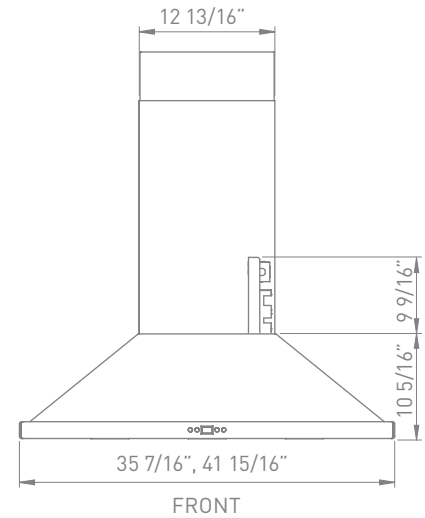

*ACT™ is a feature built into specific Zephyr hoods allowing you to limit the maximum blower CFM to meet local code requirements.*

<b>SIZE</b>	
ZNA-M90BS	36"
ZNA-E42BS	42"
<b>PERFORMANCE</b>	
INTERNAL, MIN.-MAX. BLOWER CFM	250 - 715
INTERNAL, MIN.-MAX. SONES	0.8 - 5.8
<b>COLOR</b>	
STAINLESS STEEL	SS
<b>FEATURES</b>	
CONTROLS	Electronic LCD
SPEED LEVELS	5 + Burst
AUTO DELAY-OFF	Yes
LIGHTING	Bloom™ HD LED 3W x 4
DUAL LEVEL LIGHTING	Yes
FILTERS	Aluminum Mesh
RECIRCULATING OPTION	Yes
EXTENSION DUCT COVER OPTION	Yes, Up to 12' Ceiling
<b>DUCT SPECIFICATIONS</b>	
VERTICAL - INTERNAL	8"
HORIZONTAL - INTERNAL	NA
<b>AC INPUT</b>	120V - 60Hz
<b>AC POWER</b>	Max. 215W at 4A
<b>OPTIONAL ACCESSORIES</b>	
RECIRCULATING KIT	ZRC-00NA
EXTENSION DUCT COVER	Z1C-01NA
UNIVERSAL MAKE-UP AIR DAMPER	MUA008A
<b>MOUNTING HEIGHT*</b>	26" - 34"
<b>WARRANTY</b>	3 Years Parts, 1 Year Labor