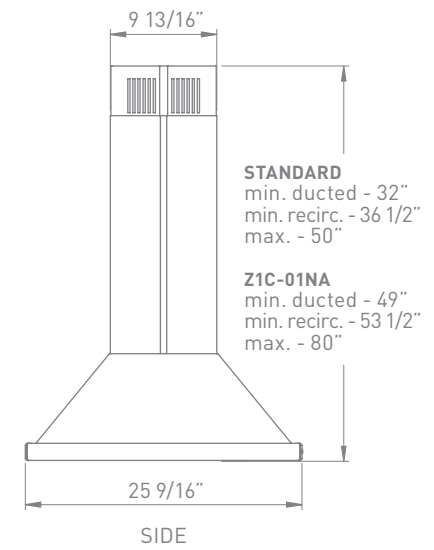

	INTERNAL BLOWER STANDARD	ACT™ INTERNAL BLOWER with AIRFLOW CONTROL TECHNOLOGY™			
Min.-Max. CFM	250 - 715	Min.-Max. CFM	250 - 590	250 - 390	250 - 290
Min.-Max. Sones	0.8 - 5.8	Min.-Max. Sones	0.8 - 4.5	0.8 - 3	0.8 - 1.2

*ACT™ is a feature built into specific Zephyr hoods allowing you to limit the maximum blower CFM to meet local code requirements.*

<b>SIZE</b>	
ZNA-M90BS	36"
ZNA-E42BS	42"
<b>PERFORMANCE</b>	
INTERNAL, MIN.-MAX. BLOWER CFM	250 - 715
INTERNAL, MIN.-MAX. SONES	0.8 - 5.8
<b>COLOR</b>	
STAINLESS STEEL	SS
<b>FEATURES</b>	
CONTROLS	Electronic LCD
SPEED LEVELS	5 + Burst
AUTO DELAY-OFF	Yes
LIGHTING	Bloom™ HD LED 3W x 4
DUAL LEVEL LIGHTING	Yes
FILTERS	Aluminum Mesh
RECIRCULATING OPTION	Yes
EXTENSION DUCT COVER OPTION	Yes, Up to 12' Ceiling
<b>DUCT SPECIFICATIONS</b>	
VERTICAL - INTERNAL	8"
HORIZONTAL - INTERNAL	NA
<b>AC INPUT</b>	120V - 60Hz
<b>AC POWER</b>	Max. 215W at 4A
<b>OPTIONAL ACCESSORIES</b>	
RECIRCULATING KIT	ZRC-00NA
EXTENSION DUCT COVER	Z1C-01NA
UNIVERSAL MAKE-UP AIR DAMPER	MUA008A
<b>MOUNTING HEIGHT*</b>	26" - 34"
<b>WARRANTY</b>	3 Years Parts, 1 Year Labor

Specifications subject to change, check [zephyronline.com](http://zephyronline.com) for up to date information.

<b>CEILING HEIGHT</b>		8'	8.5'	9'	9.5'	10'	10.5'	11'	12'
<b>STANDARD DUCT COVER</b>	Ducted Mounting Height*	26"-28"	26"-34"	26"-34"	28"-34"	34"-34"	NA	NA	NA
	Recirc. Mounting Height*	NA	26"-29.5"	26"-34"	28"-34"	34"-34"	NA	NA	NA
<b>EXTENSION DUCT COVER</b>	Ducted Mounting Height*	NA	NA	NA	26"-29"	26"-34"	26"-34"	26"-34"	28"-34"
	Recirc. Mounting Height*	NA	NA	NA	NA	26"-30.5"	26"-34"	26"-34"	28"-34"

\*Mounting height refers to distance between top of a 36" tall cooking surface and bottom of hood.

All Next Generation Europa range hoods are equipped with DCBL Suppression® technology, including Bloom™ HD LED light bulbs. To learn more, visit us at [zephyronline.com](http://zephyronline.com).