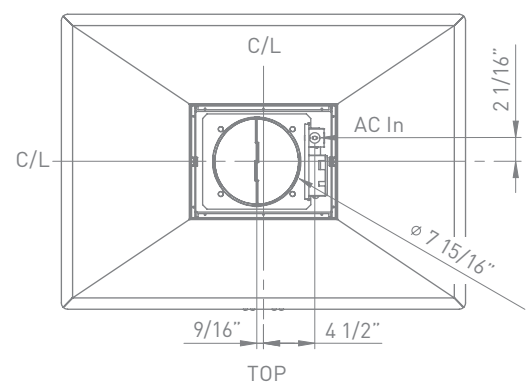

Specifications subject to change, check [zephyronline.com](http://zephyronline.com) for up to date information.

<b>CEILING HEIGHT</b>		8'	8.5'	9'	9.5'	10'	10.5'	11'	12'
<b>STANDARD DUCT COVER</b>	Ducted Mounting Height*	26"-28"	26"-34"	26"-34"	28"-34"	34"-34"	NA	NA	NA
	Recirc. Mounting Height*	NA	26"-29.5"	26"-34"	28"-34"	34"-34"	NA	NA	NA
<b>EXTENSION DUCT COVER</b>	Ducted Mounting Height*	NA	NA	NA	26"-29"	26"-34"	26"-34"	26"-34"	28"-34"
	Recirc. Mounting Height*	NA	NA	NA	NA	26"-30.5"	26"-34"	26"-34"	28"-34"