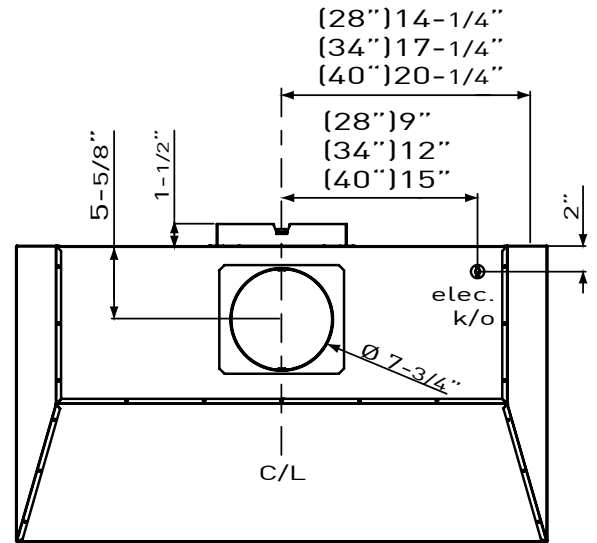

TOP

BACK

MODEL	AK9428AS	AK9434AS	AK9440AS
Stainless Steel			
<b>Size</b>	30" (28-3/8" x 22-1/2")	36" (34-3/8" x 22-1/2")	42" (40-3/8" x 22-1/2")
Blower CFM (Min. - Max.)	250 - 715	250 - 715	250 - 715
Sones (Min. - Max.)	0.8 - 5.8	0.8 - 5.8	0.8 - 5.8
ACT 590 CFM (Min. - Max.)	250 - 590	250 - 590	250 - 590
ACT 590 Sones (Min. - Max.)	0.8 - 4.5	0.8 - 4.5	0.8 - 4.5
ACT 390 CFM (Min. - Max.)	250 - 390	250 - 390	250 - 390
ACT 390 Sones (Min. - Max.)	0.8 - 3	0.8 - 3	0.8 - 3
ACT 290 CFM (Min. - Max.)	250 - 290	250 - 290	250 - 290
ACT 290 Sones (Min. - Max.)	0.8 - 1.2	0.8 - 1.2	0.8 - 1.2
<b>FEATURES</b>			
DCBL Suppression System®	Yes	Yes	Yes
ACT™ Technology	Yes	Yes	Yes
Controls	Electronic LCD	Electronic LCD	Electronic LCD
Speed Levels	5 + Burst	5 + Burst	5 + Burst
Auto Delay-Off	Yes	Yes	Yes
Clean Air Mode	Yes	Yes	Yes
Lighting	Bloom™ HD LED, 6W x2	Bloom™ HD LED, 6W x2	Bloom™ HD LED, 6W x3
Dual-Level Lighting	Yes	Yes	Yes
Filters	Pro Baffle x2	Pro Baffle x3	Pro Baffle x3
Removable Grease Tray	Yes	Yes	Yes
Wireless Remote Control	Yes	Yes	Yes
Recirculating Option	No	No	No
ADA Compliant	Yes	Yes	Yes
<b>DUCT SPECIFICATIONS</b>			
Vertical Internal Blower	8" Round	8" Round	8" Round
Horizontal Internal Blower	3-1/4" x 10" or 8" Round	3-1/4" x 10" or 8" Round	3-1/4" x 10" or 8" Round
AC POWER	120V, 60Hz at Max. 4A	120V, 60Hz at Max. 4A	120V, 60Hz at Max. 4A
<b>OPTIONAL ACCESSORIES</b>			
Make-Up Air Kit	MUA008A	MUA008A	MUA008A
<b>MOUNTING HEIGHT RANGE*</b>	26" - 36"	26" - 36"	26" - 36"
<b>WARRANTY</b>	3 years parts, 1 year labor	3 years parts, 1 year labor	3 years parts, 1 year labor