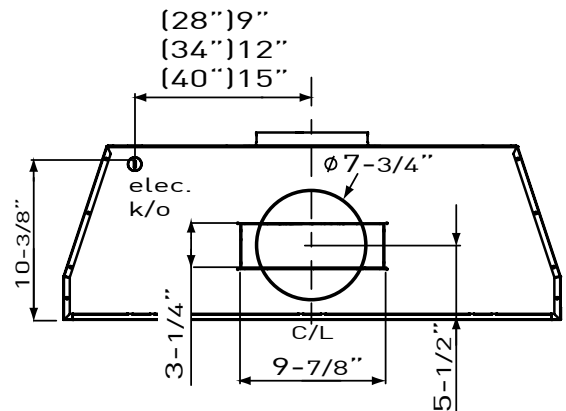

TOP

BACK

MODEL	AK9428AS	AK9434AS	AK9440AS
Stainless Steel			
<b>Size</b>	30" (28-3/8" x 22-1/2")	36" (34-3/8" x 22-1/2")	42" (40-3/8" x 22-1/2")
Blower CFM (Min. - Max.)	250 - 715	250 - 715	250 - 715
Sones (Min. - Max.)	0.8 - 5.8	0.8 - 5.8	0.8 - 5.8
ACT 590 CFM (Min. - Max.)	250 - 590	250 - 590	250 - 590
ACT 590 Sones (Min. - Max.)	0.8 - 4.5	0.8 - 4.5	0.8 - 4.5
ACT 390 CFM (Min. - Max.)	250 - 390	250 - 390	250 - 390
ACT 390 Sones (Min. - Max.)	0.8 - 3	0.8 - 3	0.8 - 3
ACT 290 CFM (Min. - Max.)	250 - 290	250 - 290	250 - 290
ACT 290 Sones (Min. - Max.)	0.8 - 1.2	0.8 - 1.2	0.8 - 1.2
<b>FEATURES</b>			
DCBL Suppression System®	Yes	Yes	Yes
ACT™ Technology	Yes	Yes	Yes
Controls	Electronic LCD	Electronic LCD	Electronic LCD
Speed Levels	5 + Burst	5 + Burst	5 + Burst
Auto Delay-Off	Yes	Yes	Yes
Clean Air Mode	Yes	Yes	Yes
Lighting	Bloom™ HD LED, 6W x2	Bloom™ HD LED, 6W x2	Bloom™ HD LED, 6W x3
Dual-Level Lighting	Yes	Yes	Yes
Filters	Pro Baffle x2	Pro Baffle x3	Pro Baffle x3
Removable Grease Tray	Yes	Yes	Yes
Wireless Remote Control	Yes	Yes	Yes
Recirculating Option	No	No	No
ADA Compliant	Yes	Yes	Yes
<b>DUCT SPECIFICATIONS</b>			
Vertical Internal Blower	8" Round	8" Round	8" Round
Horizontal Internal Blower	3-1/4" x 10" or 8" Round	3-1/4" x 10" or 8" Round	3-1/4" x 10" or 8" Round
AC POWER	120V, 60Hz at Max. 4A	120V, 60Hz at Max. 4A	120V, 60Hz at Max. 4A
<b>OPTIONAL ACCESSORIES</b>			
Make-Up Air Kit	MUA008A	MUA008A	MUA008A
<b>MOUNTING HEIGHT RANGE*</b>	26" - 36"	26" - 36"	26" - 36"
<b>WARRANTY</b>	3 years parts, 1 year labor	3 years parts, 1 year labor	3 years parts, 1 year labor