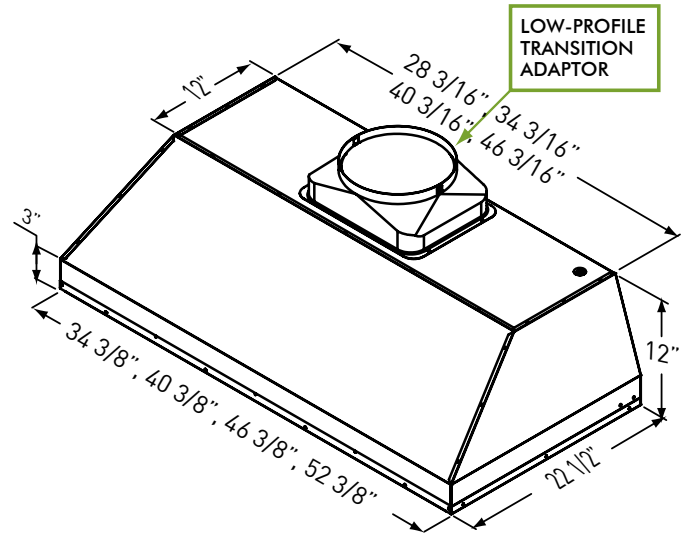

Now available with our exclusive ACT™ technology, Monsoon II delivers and then more. Starting with recognized conventional installation dimensions, Monsoon II fits into any custom cabinetry or enclosure. Its stainless

steel baffle filters with removable grease tray make it easy to maintain its pro-style look. While the 6-speed electronic controls and wireless remote control give the homeowner more than they expected.

ACT™

Min. - Max. CFM	INTERNAL BLOWER STANDARD	INTERNAL BLOWER with ACT™ AIRFLOW CONTROL TECHNOLOGY™*		
		450 - 1,200	350 - 590	350 - 390
Min. - Max. Sones	3.5 - 9	3.3 - 6	3.3 - 4	

*AIRFLOW CONTROL TECHNOLOGY™ (ACT™) is an exclusive feature built into specific Zephyr hoods which can limit the maximum blower CFM to meet local code requirements.

Includes Wireless Remote Control

FRONT