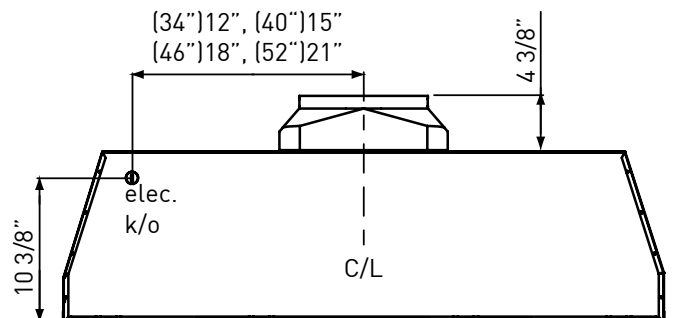

Includes Wireless Remote Control

FRONT

TOP

BACK

MODEL	AK9334AS	AK9340AS	AK9346AS	AK9352AS
Stainless Steel				
Size	36" (34-3/8" x 22-1/2")	42" (40-3/8" x 22-1/2")	48" (46-3/8" x 22-1/2")	54" (52-3/8" x 22-1/2")
Blower CFM (Min. - Max.)	450 - 1,200	450 - 1,200	450 - 1,200	450 - 1,200
Sones (Min. - Max.)	3.5 - 9	3.5 - 9	3.5 - 9	3.5 - 9
ACT 590 CFM (Min. - Max.)	350 - 590	350 - 590	350 - 590	350 - 590
ACT 590 Sones (Min. - Max.)	3.3 - 6	3.3 - 6	3.3 - 6	3.3 - 6
ACT 390 CFM (Min. - Max.)	350 - 390	350 - 390	350 - 390	350 - 390
ACT 390 Sones (Min. - Max.)	3.3 - 4	3.3 - 4	3.3 - 4	3.3 - 4
FEATURES				
ACT™ Technology	Yes	Yes	Yes	Yes
Controls	Electronic Touch	Electronic Touch	Electronic Touch	Electronic Touch
Speed Levels	6*	6*	6*	6*
Auto Delay-Off	Yes	Yes	Yes	Yes
Clean Air Mode	Yes	Yes	Yes	Yes
Lighting	Halogen, 35W x2	Halogen, 35W x2	Halogen, 35W x4	Halogen, 35W x4
Dual-Level Lighting	Yes	Yes	Yes	Yes
Filters	Pro Baffle x3	Pro Baffle x3	Pro Baffle x4	Pro Baffle x4
Removable Grease Tray	Yes	Yes	Yes	Yes
Wireless Remote Control	Yes	Yes	Yes	Yes
Recirculating Option	No	No	No	No
ADA Compliant	Yes	Yes	Yes	Yes
DUCT SPECIFICATIONS				
Vertical Internal Blower	10" Round	10" Round	10" Round	10" Round
Horizontal Internal Blower	NA	NA	NA	NA
AC POWER	120V, 60Hz at Max. 7A	120V, 60Hz at Max. 7A	120V, 60Hz at Max. 7A	120V, 60Hz at Max. 7A
OPTIONAL ACCESSORIES				
Bloom™ GU10 LED	ZOB0040	ZOB0040	ZOB0040	ZOB0040
Make-Up Air Kit	MUA010A	MUA010A	MUA010A	MUA010A
MOUNTING HEIGHT RANGE**	26" - 36"	26" - 36"	26" - 36"	26" - 36"
WARRANTY	3 years parts, 1 year labor	3 years parts, 1 year labor	3 years parts, 1 year labor	3 years parts, 1 year labor