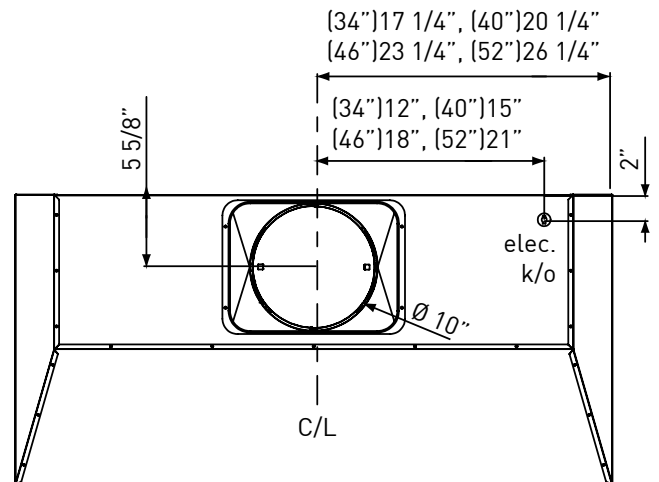

Includes Wireless Remote Control

FRONT

TOP

BACK

MODEL	AK9334AS	AK9340AS	AK9346AS	AK9352AS
Stainless Steel				
Size	36" (34-3/8" x 22-1/2")	42" (40-3/8" x 22-1/2")	48" (46-3/8" x 22-1/2")	54" (52-3/8" x 22-1/2")
Blower CFM (Min. - Max.)	450 - 1,200	450 - 1,200	450 - 1,200	450 - 1,200
Sones (Min. - Max.)	3.5 - 9	3.5 - 9	3.5 - 9	3.5 - 9
ACT 590 CFM (Min. - Max.)	350 - 590	350 - 590	350 - 590	350 - 590
ACT 590 Sones (Min. - Max.)	3.3 - 6	3.3 - 6	3.3 - 6	3.3 - 6
ACT 390 CFM (Min. - Max.)	350 - 390	350 - 390	350 - 390	350 - 390
ACT 390 Sones (Min. - Max.)	3.3 - 4	3.3 - 4	3.3 - 4	3.3 - 4
FEATURES				
ACT™ Technology	Yes	Yes	Yes	Yes
Controls	Electronic Touch	Electronic Touch	Electronic Touch	Electronic Touch
Speed Levels	6*	6*	6*	6*
Auto Delay-Off	Yes	Yes	Yes	Yes
Clean Air Mode	Yes	Yes	Yes	Yes
Lighting	Halogen, 35W x2	Halogen, 35W x2	Halogen, 35W x4	Halogen, 35W x4
Dual-Level Lighting	Yes	Yes	Yes	Yes
Filters	Pro Baffle x3	Pro Baffle x3	Pro Baffle x4	Pro Baffle x4
Removable Grease Tray	Yes	Yes	Yes	Yes
Wireless Remote Control	Yes	Yes	Yes	Yes
Recirculating Option	No	No	No	No
ADA Compliant	Yes	Yes	Yes	Yes
DUCT SPECIFICATIONS				
Vertical Internal Blower	10" Round	10" Round	10" Round	10" Round
Horizontal Internal Blower	NA	NA	NA	NA
AC POWER	120V, 60Hz at Max. 7A	120V, 60Hz at Max. 7A	120V, 60Hz at Max. 7A	120V, 60Hz at Max. 7A
OPTIONAL ACCESSORIES				
Bloom™ GU10 LED	ZOB0040	ZOB0040	ZOB0040	ZOB0040
Make-Up Air Kit	MUA010A	MUA010A	MUA010A	MUA010A
MOUNTING HEIGHT RANGE**	26" - 36"	26" - 36"	26" - 36"	26" - 36"
WARRANTY	3 years parts, 1 year labor	3 years parts, 1 year labor	3 years parts, 1 year labor	3 years parts, 1 year labor