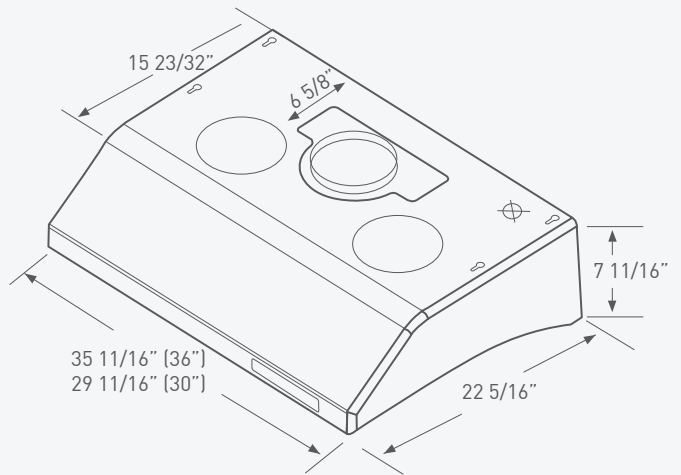

HURRICANE

High tech meets high style with a minimum of fuss under the cabinet. Sensitive touch-controls take charge of the three-speed 695-cfm blower, dual-level halogen lights and a timed delay-off function all designed to make your life just a little bit easier.

ESSENTIALS

HURRICANE

UNDER CABINET

MODEL	AK2500	AK2536
SIZE	30"	36"
NET WIDTH	29 11/16"	35 11/16"
PERFORMANCE		
Internal Blower	350 - 695 CFM	350 - 695 CFM
Internal Blower Sones	2 - 5.5	2 - 5.5
COLOR		
Black, White, Stainless Steel	B, W, SS	B, W, SS
FEATURES		
Controls	Electronic Touch	Electronic Touch
Speed Levels	3	3
Auto Delay-Off	Yes	Yes
Lighting	Halogen, 35W x 2	Halogen, 35W x 2
Dual-Level Lighting	Yes	Yes
Removable Safety Grilles	2	2
Recirculating	No	No
Duct Cover Extension	NA	NA
Self Cleaning	Yes	Yes
DUCT SPECIFICATIONS		
Internal Blower - Vertical	6" or 3 1/4" x 10"	6" or 3 1/4" x 10"
Internal Blower - Horizontal	3 1/4" x 10"	3 1/4" x 10"
AC INPUT	120V - 60Hz	120V - 60Hz
AC POWER	Max. 230W, 2.1 Amps	Max. 230W, 2.1 Amps

Mounting Heights Min. height 26" from cooking surface.
Hood mounted 60" from floor.

Max. height 32" from cooking surface.
Hood mounted 68" from floor.