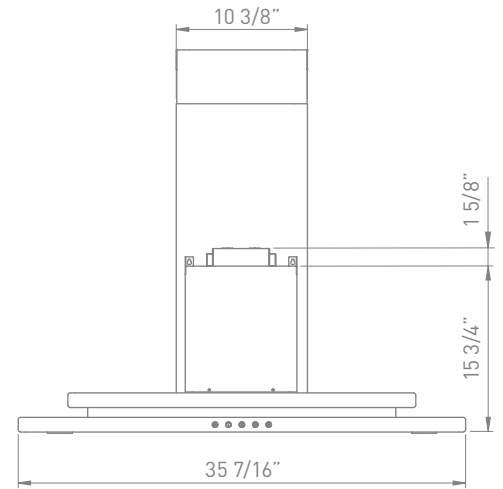

FIRENZE wall

A Europa Classic, Firenze's hybrid features provide the focused performance of a 600-CFM motor with the upgraded lighting of Bloom™ HD LED light bulbs. Firenze's architectural lines ascend in layers to make a simple, but powerful, statement in today's kitchen and do double duty as display and/or storage areas.

MODEL	SIZE	INTERNAL BLOWER		IN-LINE/EXTERNAL	
		Min.-Max. CFM	Min.-Max. Sones	Min.-Max. CFM	Min.-Max. Sones
ZFI-M90BS	36"	240 - 600	1.8 - 6	NA	NA

FIRENZE WALL | EUROPA CLASSICS

SIZE	36"
PERFORMANCE	
INTERNAL, MIN.-MAX. BLOWER CFM	240 - 600
INTERNAL, MIN.-MAX. SONES	1.8 - 6
COLOR	
STAINLESS STEEL	SS
FEATURES	
CONTROLS	Electronic LED
SPEED LEVELS	3
AUTO DELAY-OFF	No
LIGHTING	Bloom™ HD LED 3W x 4
DUAL LEVEL LIGHTING	Yes
FILTERS	Aluminum Mesh
RECIRCULATING OPTION	Yes
EXTENSION DUCT COVER OPTION	Yes, Up to 12' Ceiling
DUCT SPECIFICATIONS	
VERTICAL - INTERNAL	6"
HORIZONTAL - INTERNAL	NA
AC INPUT	120V - 60Hz
AC POWER	Max. 320W at 2.8A
OPTIONAL ACCESSORIES	
RECIRCULATING KIT	ZRC-00FI
EXTENSION DUCT COVER	Z1C-01FI
MOUNTING HEIGHT*	26" - 34"

FRONT

SIDE

TOP

	CEILING HEIGHT	8'	8.5'	9'	9.5'	10'	10.5'	11'	12'
STANDARD DUCT COVER	Ducted Mounting Height*	26"-33.5"	26"-34"	26"-34"	28"-34"	34"-34"	NA	NA	NA
	Recirc. Mounting Height*	26"-29"	26"-34"	26"-34"	28"-34"	34"-34"	NA	NA	NA
EXTENSION DUCT COVER	Ducted Mounting Height*	NA	NA	26"-30.5"	26"-34"	26"-34"	26"-34"	26"-34"	28"-34"
	Recirc. Mounting Height*	NA	NA	26"-26.5"	26"-32.5"	26"-34"	26"-34"	26"-34"	28"-34"

*Mounting height refers to distance between top of a 36" tall cooking surface and bottom of hood.