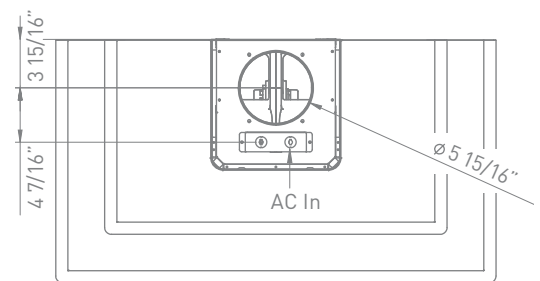

MODEL	SIZE	INTERNAL BLOWER		IN-LINE/EXTERNAL	
		Min.-Max. CFM	Min.-Max. Sones	Min.-Max. CFM	Min.-Max. Sones
ZFI-M90BS	36"	240 - 600	1.8 - 6	NA	NA

FIRENZE WALL | EUROPA CLASSICS

SIZE	36"
PERFORMANCE	
INTERNAL, MIN.-MAX. BLOWER CFM	240 - 600
INTERNAL, MIN.-MAX. SONES	1.8 - 6
COLOR	
STAINLESS STEEL	SS
FEATURES	
CONTROLS	Electronic LED
SPEED LEVELS	3
AUTO DELAY-OFF	No
LIGHTING	Bloom™ HD LED 3W x 4
DUAL LEVEL LIGHTING	Yes
FILTERS	Aluminum Mesh
RECIRCULATING OPTION	Yes
EXTENSION DUCT COVER OPTION	Yes, Up to 12' Ceiling
DUCT SPECIFICATIONS	
VERTICAL - INTERNAL	6"
HORIZONTAL - INTERNAL	NA
AC INPUT	120V - 60Hz
AC POWER	Max. 320W at 2.8A
OPTIONAL ACCESSORIES	
RECIRCULATING KIT	ZRC-00FI
EXTENSION DUCT COVER	Z1C-01FI
MOUNTING HEIGHT*	26" - 34"

FRONT

SIDE

TOP

	CEILING HEIGHT	8'	8.5'	9'	9.5'	10'	10.5'	11'	12'
STANDARD DUCT COVER	Ducted Mounting Height*	26"-33.5"	26"-34"	26"-34"	28"-34"	34"-34"	NA	NA	NA
	Recirc. Mounting Height*	26"-29"	26"-34"	26"-34"	28"-34"	34"-34"	NA	NA	NA
EXTENSION DUCT COVER	Ducted Mounting Height*	NA	NA	26"-30.5"	26"-34"	26"-34"	26"-34"	26"-34"	28"-34"
	Recirc. Mounting Height*	NA	NA	26"-26.5"	26"-32.5"	26"-34"	26"-34"	26"-34"	28"-34"

*Mounting height refers to distance between top of a 36" tall cooking surface and bottom of hood.