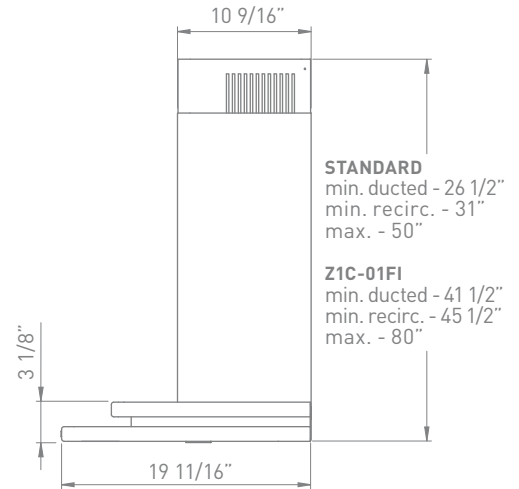

MODEL	SIZE	INTERNAL BLOWER		IN-LINE/EXTERNAL	
		Min.-Max. CFM	Min.-Max. Sones	Min.-Max. CFM	Min.-Max. Sones
ZFI-M90BS	36"	240 - 600	1.8 - 6	NA	NA

FIRENZE WALL | EUROPA CLASSICS

SIZE	36"
PERFORMANCE	
INTERNAL, MIN.-MAX. BLOWER CFM	240 - 600
INTERNAL, MIN.-MAX. SONES	1.8 - 6
COLOR	
STAINLESS STEEL	SS
FEATURES	
CONTROLS	Electronic LED
SPEED LEVELS	3
AUTO DELAY-OFF	No
LIGHTING	Bloom™ HD LED 3W x 4
DUAL LEVEL LIGHTING	Yes
FILTERS	Aluminum Mesh
RECIRCULATING OPTION	Yes
EXTENSION DUCT COVER OPTION	Yes, Up to 12' Ceiling
DUCT SPECIFICATIONS	
VERTICAL - INTERNAL	6"
HORIZONTAL - INTERNAL	NA
AC INPUT	120V - 60Hz
AC POWER	Max. 320W at 2.8A
OPTIONAL ACCESSORIES	
RECIRCULATING KIT	ZRC-00FI
EXTENSION DUCT COVER	Z1C-01FI
MOUNTING HEIGHT*	26" - 34"

FRONT

SIDE

TOP

	CEILING HEIGHT	8'	8.5'	9'	9.5'	10'	10.5'	11'	12'
STANDARD DUCT COVER	Ducted Mounting Height*	26"-33.5"	26"-34"	26"-34"	28"-34"	34"-34"	NA	NA	NA
	Recirc. Mounting Height*	26"-29"	26"-34"	26"-34"	28"-34"	34"-34"	NA	NA	NA
EXTENSION DUCT COVER	Ducted Mounting Height*	NA	NA	26"-30.5"	26"-34"	26"-34"	26"-34"	26"-34"	28"-34"
	Recirc. Mounting Height*	NA	NA	26"-26.5"	26"-32.5"	26"-34"	26"-34"	26"-34"	28"-34"

*Mounting height refers to distance between top of a 36" tall cooking surface and bottom of hood.