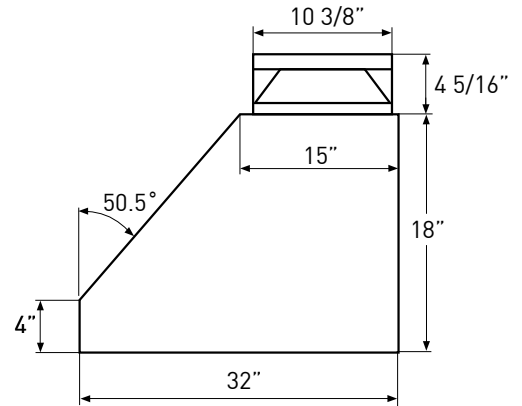

TOP

SIDE

BACK

MODEL	AK7836BS	AK7842BS	AK7848BS	AK7854BS
Stainless Steel				
Size	36"	42"	48"	54"
Net Width	35-7/8"	41-7/8"	47-7/8"	53-7/8"
Blower CFM (Min. - Max.)	450 - 1,200	450 - 1,200	450 - 1,200	450 - 1,200
Sones (Min. - Max.)	3.5 - 9	3.5 - 9	3.5 - 9	3.5 - 9
FEATURES				
Controls	Metallic Knob	Metallic Knob	Metallic Knob	Metallic Knob
Speed Levels	3	3	3	3
Lighting	Halogen, 35W x2	Halogen, 35W x2	Halogen, 35W x4	Halogen, 35W x4
Dual-Level Lighting	Yes	Yes	Yes	Yes
Filters	Pro Baffle x3	Pro Baffle x3	Pro Baffle x4	Pro Baffle x4
Recirculating Option	No	No	No	No
High Quality Stainless Steel	304S	304S	304S	304S
DUCT SPECIFICATIONS				
Vertical Internal Blower	10" Round	10" Round	10" Round	10" Round
Horizontal Internal Blower	10" Round	10" Round	10" Round	10" Round
AC POWER	120V, 60Hz at Max. 9A	120V, 60Hz at Max. 9A	120V, 60Hz at Max. 9A	120V, 60Hz at Max. 9A
OPTIONAL ACCESSORIES				
12" Duct Cover	AK0736BS	AK0742BS	AK0748BS	AK0754BS
Bloom™ GU10 LED	Z0B0040	Z0B0040	Z0B0040	Z0B0040
MOUNTING HEIGHT RANGE*	30" - 36"	30" - 36"	30" - 36"	30" - 36"
WARRANTY	3 years parts, 1 year labor	3 years parts, 1 year labor	3 years parts, 1 year labor	3 years parts, 1 year labor

*Mounting height refers to distance between top of a 36" tall cooking surface and bottom of hood.