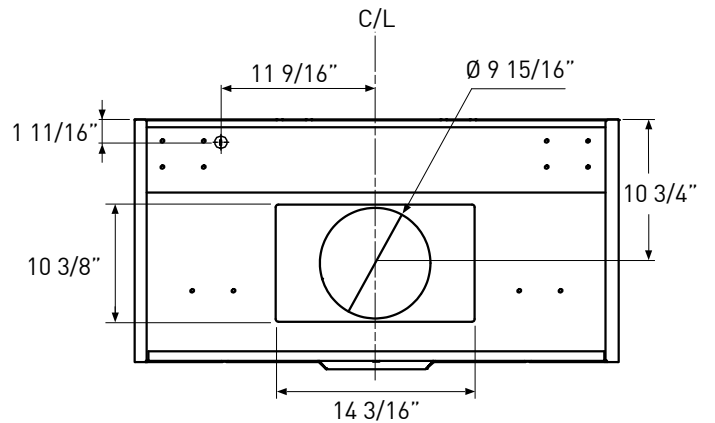

Three-speed metallic knob controls withstand extreme heat and moisture. Now with dual-level halogen lighting and an extended 32" depth for even more capture. An optional 304- grade 12" duct cover is also available.

TOP

SIDE

BACK

MODEL	AK7836BS	AK7842BS	AK7848BS	AK7854BS
Stainless Steel				
Size	36"	42"	48"	54"
Net Width	35-7/8"	41-7/8"	47-7/8"	53-7/8"
Blower CFM (Min. - Max.)	450 - 1,200	450 - 1,200	450 - 1,200	450 - 1,200
Sones (Min. - Max.)	3.5 - 9	3.5 - 9	3.5 - 9	3.5 - 9
FEATURES				
Controls	Metallic Knob	Metallic Knob	Metallic Knob	Metallic Knob
Speed Levels	3	3	3	3
Lighting	Halogen, 35W x2	Halogen, 35W x2	Halogen, 35W x4	Halogen, 35W x4
Dual-Level Lighting	Yes	Yes	Yes	Yes
Filters	Pro Baffle x3	Pro Baffle x3	Pro Baffle x4	Pro Baffle x4
Recirculating Option	No	No	No	No
High Quality Stainless Steel	304S	304S	304S	304S
DUCT SPECIFICATIONS				
Vertical Internal Blower	10" Round	10" Round	10" Round	10" Round
Horizontal Internal Blower	10" Round	10" Round	10" Round	10" Round
AC POWER	120V, 60Hz at Max. 9A	120V, 60Hz at Max. 9A	120V, 60Hz at Max. 9A	120V, 60Hz at Max. 9A
OPTIONAL ACCESSORIES				
12" Duct Cover	AK0736BS	AK0742BS	AK0748BS	AK0754BS
Bloom™ GU10 LED	Z0B0040	Z0B0040	Z0B0040	Z0B0040
MOUNTING HEIGHT RANGE*	30" - 36"	30" - 36"	30" - 36"	30" - 36"
WARRANTY	3 years parts, 1 year labor	3 years parts, 1 year labor	3 years parts, 1 year labor	3 years parts, 1 year labor

*Mounting height refers to distance between top of a 36" tall cooking surface and bottom of hood.