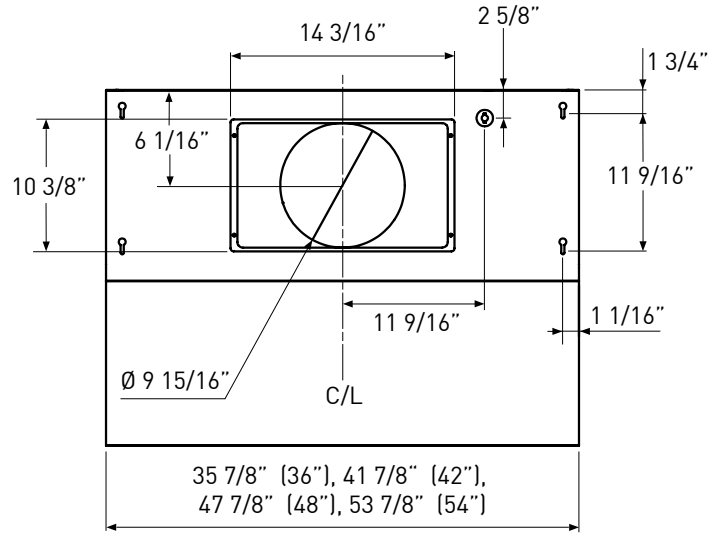

Three-speed metallic knob controls withstand extreme heat and moisture. Now with dual-level halogen lighting and an extended 32" depth for even more capture. An optional 304- grade 12" duct cover is also available.

TOP

SIDE

BACK

MODEL	AK7836BS	AK7842BS	AK7848BS	AK7854BS
Stainless Steel				
Size	36"	42"	48"	54"
Net Width	35-7/8"	41-7/8"	47-7/8"	53-7/8"
Blower CFM (Min. - Max.)	450 - 1,200	450 - 1,200	450 - 1,200	450 - 1,200
Sones (Min. - Max.)	3.5 - 9	3.5 - 9	3.5 - 9	3.5 - 9
FEATURES				
Controls	Metallic Knob	Metallic Knob	Metallic Knob	Metallic Knob
Speed Levels	3	3	3	3
Lighting	Halogen, 35W x2	Halogen, 35W x2	Halogen, 35W x4	Halogen, 35W x4
Dual-Level Lighting	Yes	Yes	Yes	Yes
Filters	Pro Baffle x3	Pro Baffle x3	Pro Baffle x4	Pro Baffle x4
Recirculating Option	No	No	No	No
High Quality Stainless Steel	304S	304S	304S	304S
DUCT SPECIFICATIONS				
Vertical Internal Blower	10" Round	10" Round	10" Round	10" Round
Horizontal Internal Blower	10" Round	10" Round	10" Round	10" Round
AC POWER	120V, 60Hz at Max. 9A	120V, 60Hz at Max. 9A	120V, 60Hz at Max. 9A	120V, 60Hz at Max. 9A
OPTIONAL ACCESSORIES				
12" Duct Cover	AK0736BS	AK0742BS	AK0748BS	AK0754BS
Bloom™ GU10 LED	Z0B0040	Z0B0040	Z0B0040	Z0B0040
MOUNTING HEIGHT RANGE*	30" - 36"	30" - 36"	30" - 36"	30" - 36"
WARRANTY	3 years parts, 1 year labor	3 years parts, 1 year labor	3 years parts, 1 year labor	3 years parts, 1 year labor

*Mounting height refers to distance between top of a 36" tall cooking surface and bottom of hood.