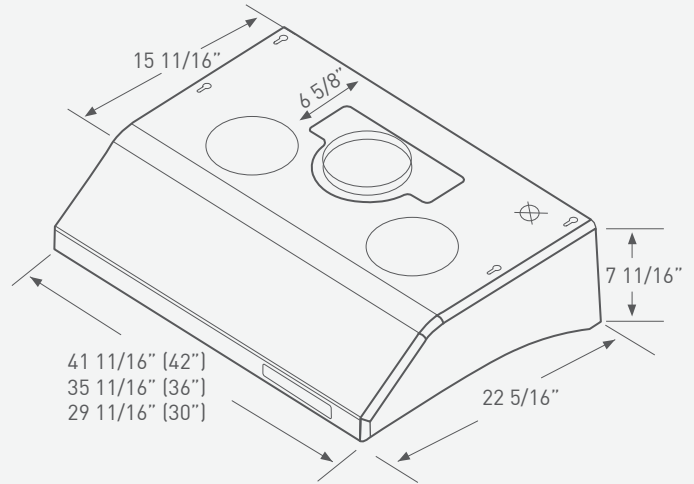

ESSENTIALS

CYCLONE

UNDER CABINET

MODEL	AK6500	AK6536	AK6542
SIZE	30"	36"	42"
NET WIDTH	29 11/16"	35 11/16"	41 11/16"
PERFORMANCE			
Internal Blower	325 - 650 CFM	325 - 650 CFM	325 - 650 CFM
Internal Blower Sones	1.7 - 5	1.7 - 5	1.7 - 5
COLOR			
Black, White, Stainless Steel	B, W, SS	B, W, SS	B, W, SS
FEATURES			
Controls	Mechanical Slide	Mechanical Slide	Mechanical Slide
Speed Levels	3	3	3
Auto Delay-Off	No	No	No
Lighting	Incandescent, 40W x 2	Incandescent, 40W x 2	Incandescent, 40W x 2
Dual-Level Lighting	Yes	Yes	Yes
Removable Safety Grilles	2	2	2
Recirculating	No	No	No
Duct Cover Extension	NA	NA	NA
Self Cleaning	Yes	Yes	Yes
DUCT SPECIFICATIONS			
Internal Blower - Vertical	6" or 3 1/4" x 10"	6" or 3 1/4" x 10"	6" or 3 1/4" x 10"
Internal Blower - Horizontal	3 1/4" x 10"	3 1/4" x 10"	3 1/4" x 10"
AC INPUT	120V - 60Hz	120V - 60Hz	120V - 60Hz
AC POWER	Max. 240W, 2.1 Amps	Max. 240W, 2.1 Amps	Max. 240W, 2.1 Amps

Mounting Heights	Min. height 26" from cooking surface. Hood mounted 60" from floor.	Max. height 32" from cooking surface. Hood mounted 68" from floor.
------------------	---	---