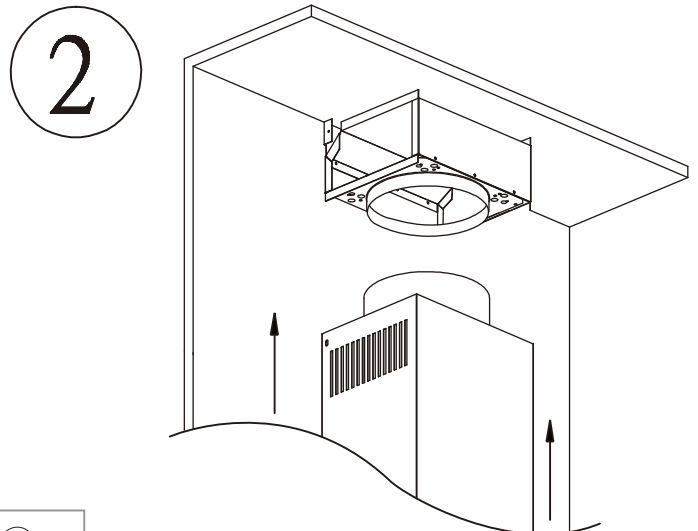

## ZRC-02VE

For use with: ZVE-E30CS / ZVE-E36CS / ZVE-E42CS

Place charcoal filter on back-side of baffle filter. And place filter brackets over charcoal filter and secure in place by tucking each end of bracket under the baffle filter frame. Re-install baffle filter.

### INCLUDED MATERIAL

Follow instructions in hood manual to enable the "replace charcoal filter" indicator on the hood controls.