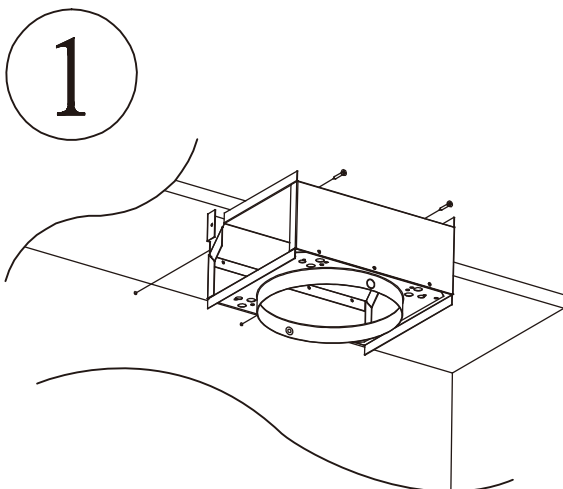

## ZRC-02VE

For use with: ZVE-E30CS / ZVE-E36CS / ZVE-E42CS

Place charcoal filter on back-side of baffle filter. And place filter brackets over charcoal filter and secure in place by tucking each end of bracket under the baffle filter frame. Re-install baffle filter.

### INCLUDED MATERIAL

Follow instructions in hood manual to enable the "replace charcoal filter" indicator on the hood controls.