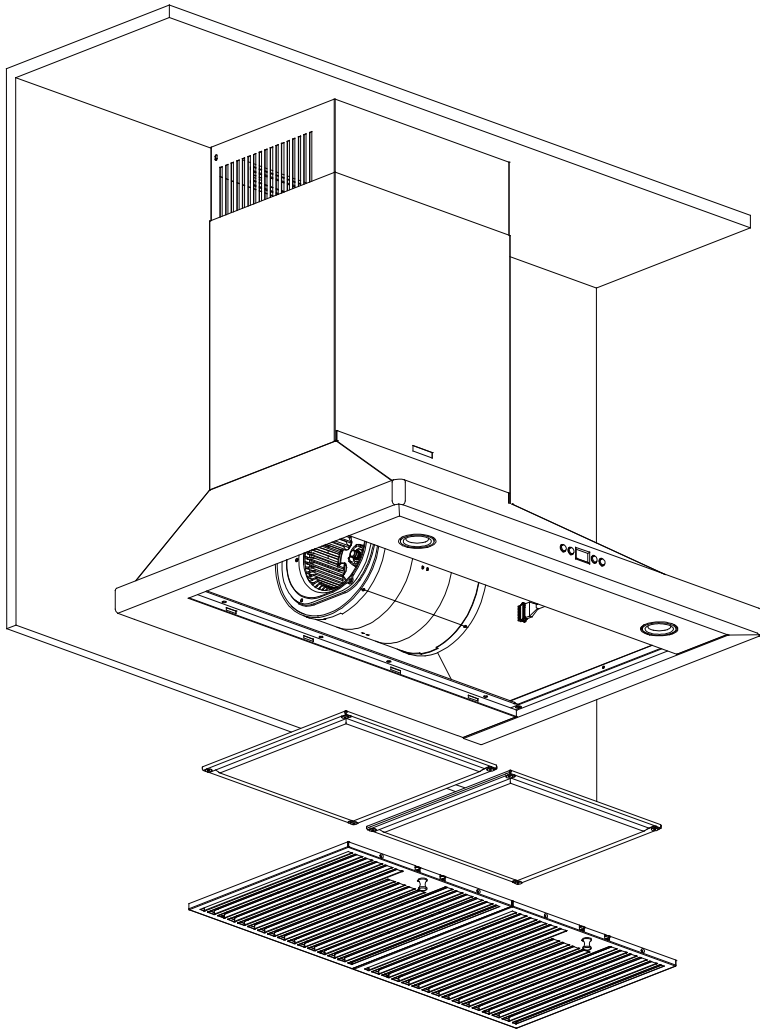

## ZRC-02VE

For use with: ZVE-E30CS / ZVE-E36CS / ZVE-E42CS

Place charcoal filter on back-side of baffle filter. And place filter brackets over charcoal filter and secure in place by tucking each end of bracket under the baffle filter frame. Re-install baffle filter.

### INCLUDED MATERIAL

Follow instructions in hood manual to enable the "replace charcoal filter" indicator on the hood controls.