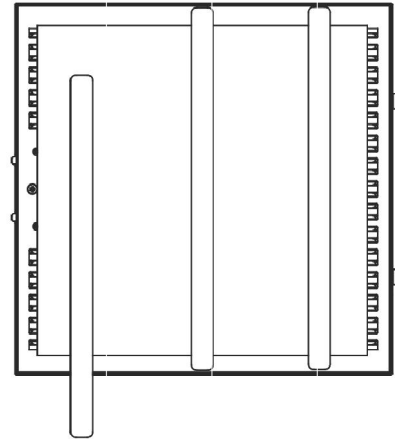

## ZRC-02VE

For use with: ZVE-E30CS / ZVE-E36CS / ZVE-E42CS

Place charcoal filter on back-side of baffle filter. And place filter brackets over charcoal filter and secure in place by tucking each end of bracket under the baffle filter frame. Re-install baffle filter.

### INCLUDED MATERIAL

Follow instructions in hood manual to enable the "replace charcoal filter" indicator on the hood controls.