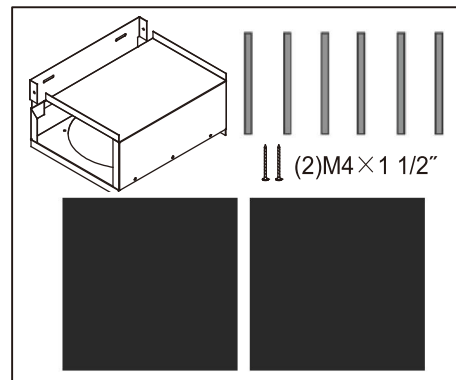

INCLUDED MATERIAL

Follow instructions in hood manual to enable the "replace charcoal filter" indicator on the hood controls.