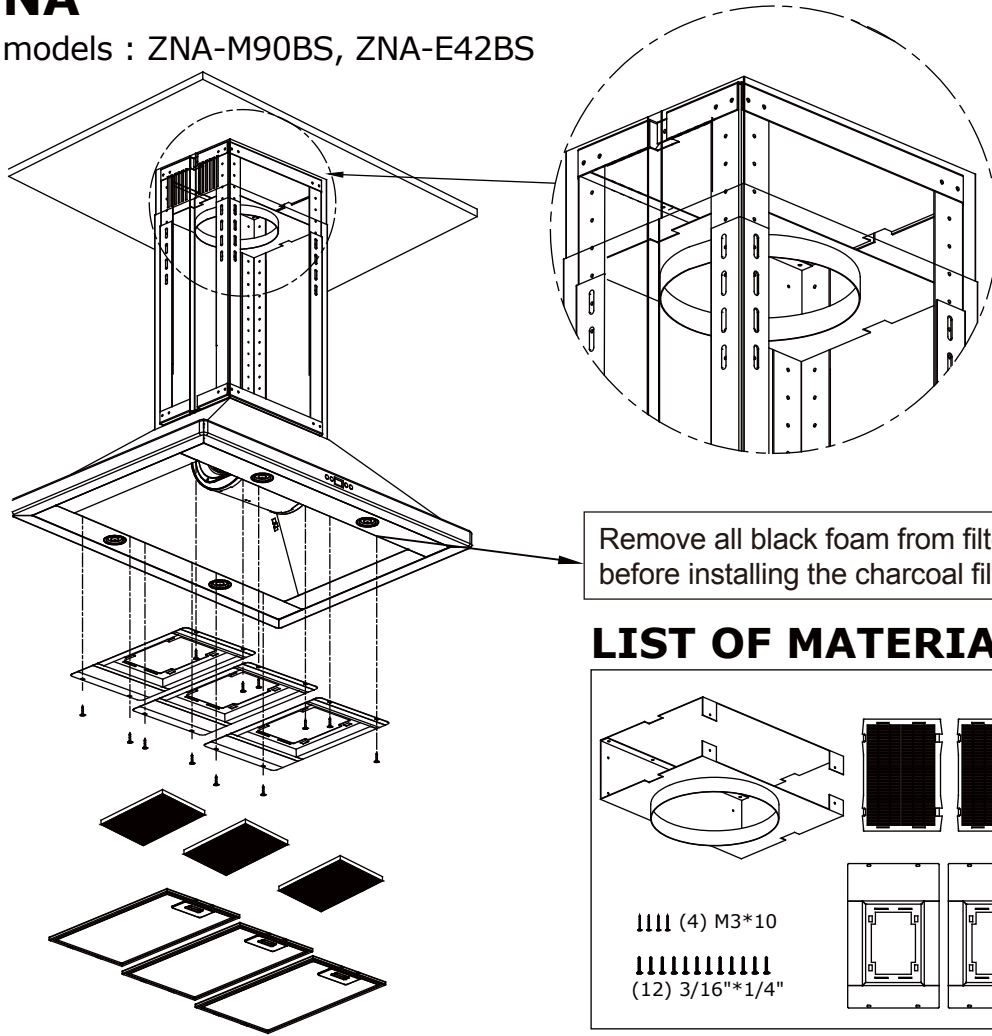

ZRC-00NA

For use with models : ZNA-M90BS, ZNA-E42BS

Remove all black foam from filter opening before installing the charcoal filter brackets.

LIST OF MATERIALS