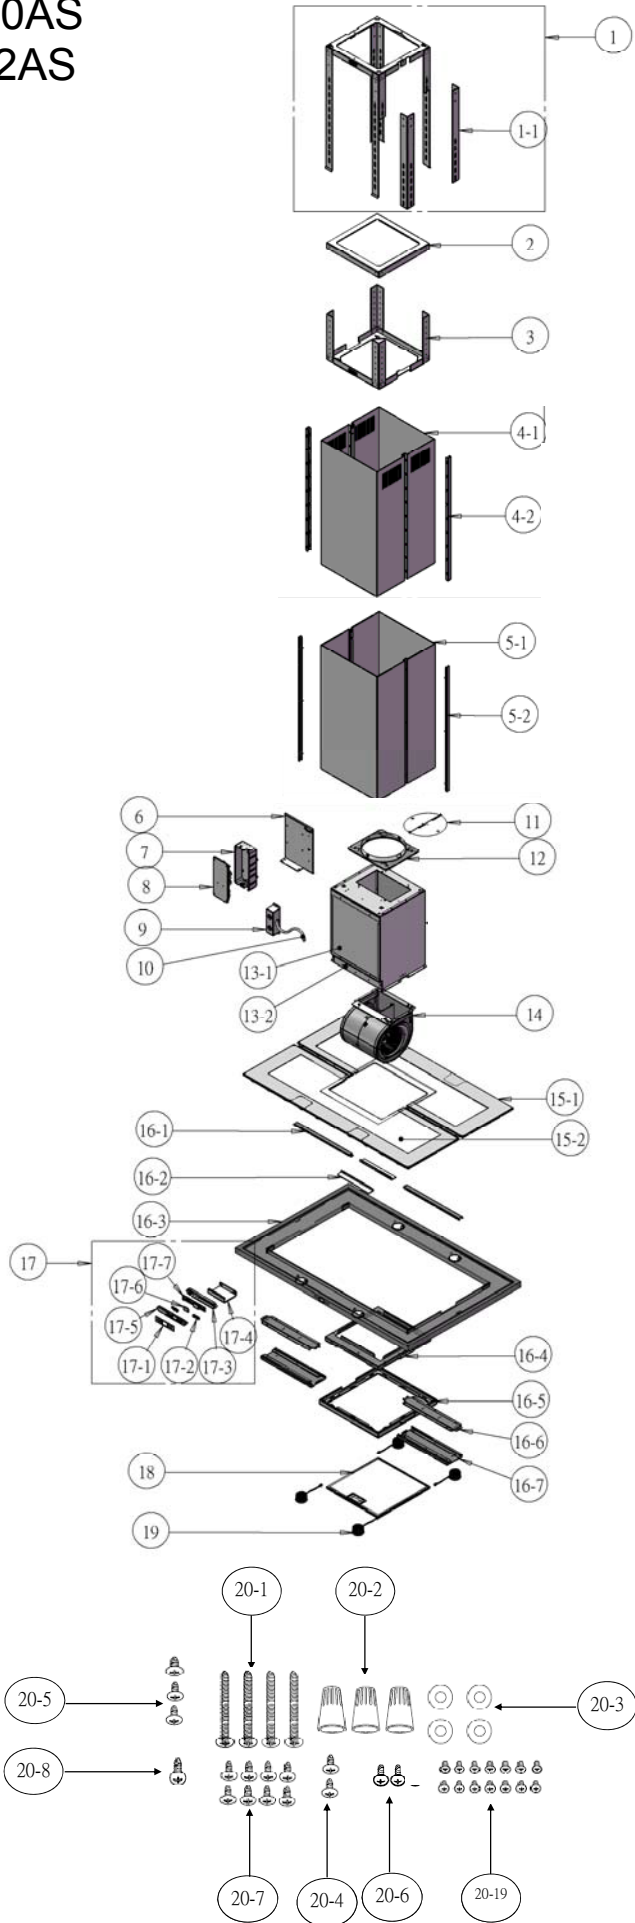

ZMD-M90AS
ZMD-E42AS

ZEPHYR

Modena Is.

ZMD-M90AS, ZMD-E42AS

Ref #	Part #	Description	Qty.
1	54110075	Support Frame, Upper	1
1-1	54110077	Lateral Support Brackets	2
2	54110078	Bracket, Support Frame	1
3	54110076	Support Frame, Lower	1
4-1	50050118	Duct Cover, Upper (SN<24)	2
4-1	50050166	Duct Cover, Upper (SN24+)	2
4-2	50170046	Trim, Upper Duct Cover (SN<24)	2
5-1	50050120	Duct Cover, Lower (SN<24)	2
5-1	50050167	Duct Cover, Lower (SN24+)	2
5-2	50170047	Trim, Lower Duct Cover (SN<24)	2
6	54140104	Bracket, Electrical	1
7	56200051	Box, Control Board	1
8	11010043	Control Board	1
9	50500101	Assembly, Junction Box	1
10	11030070	Wiring, Electrical	1
11	54060010	Damper, 8" Round	1
12	54050073	Collar, 8" Round	1
13-1	54210005	Cover, Motor Housing, Upper	1
13-2	54210006	Cover, Motor Housing, Lower	1
14	12120064	Motor	1
15	50300094	Assembly, Upper Canopy, 36"	2
15	50300095	Assembly, Upper Canopy, 42"	2
16	50500102	Assembly, Lower Canopy, 36"	1
16	50500103	Assembly, Lower Canopy, 42"	1
16-1	50170048	Trim, Upper Canopy, 36"	2
16-1	50170049	Trim, Upper Canopy, 42"	2
16-2	54140105	Bracket, Holding	2
16-3	50300096	Canopy, Lower, 36"	1
16-3	50300097	Canopy, Lower, 42"	1
16-4	50170050	Frame, Filter, Inner	1
16-5	50170051	Frame, Filter, Outer	1