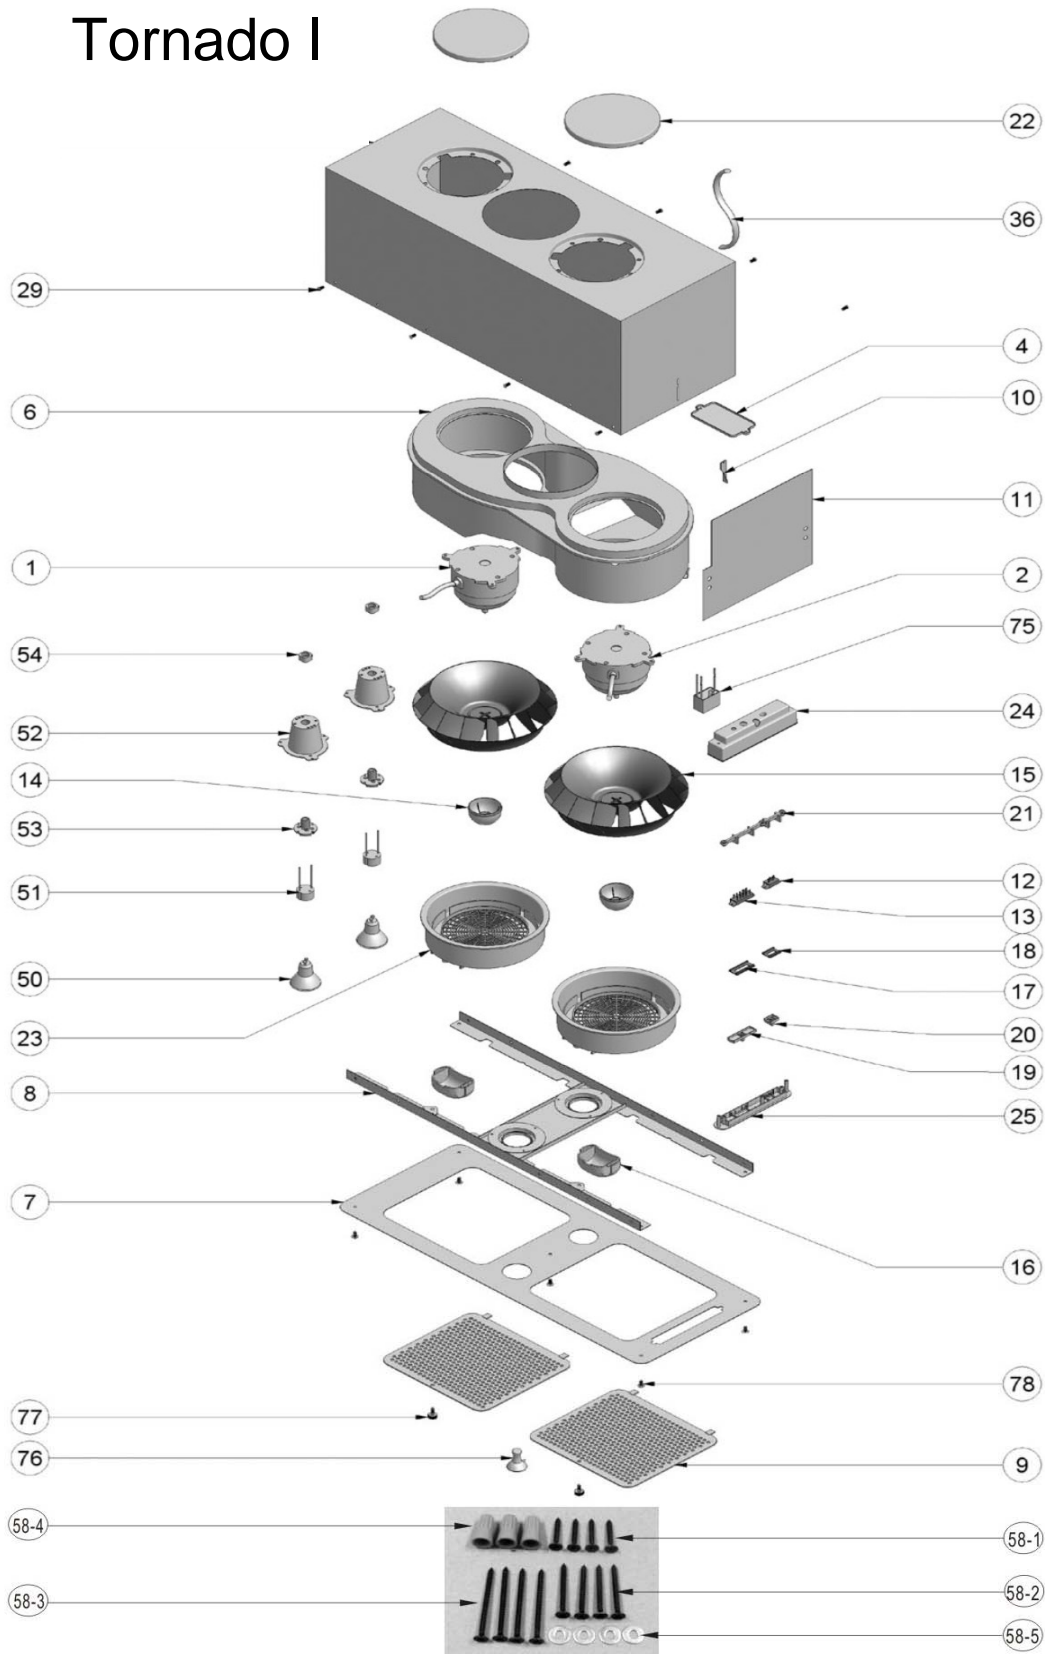

AK8100S Tornado I

ZEPHYR

AK8100S

Tornado I

Ref #	Part #	Description	Qty.
1	12120029	Motor, Left	1
2	12120030	Motor, Right	1
4	54200006	Cover, Junction Box	1
6	56100011	Housing, Motor	1
7	50130020	Plate, Bottom, SS	1
8	50170016	Frame, Bottom Plate	1
9	50220005	Safety Grill	2
10	54150007	Clip, Spring Loaded	1
11	50140042	Panel, Internal	1
12	11040008	Switch, Light	1
13	11040009	Switch, Motor	1
14	56140003	Cap, Blower Wheel	2
15	54250007	Blower Wheel	2
16	56160002	Residue Cup	2
17	56220010	Gasket, Switch, Motor	1
18	56220011	Gasket, Switch, Light	1
19	52170017	Cover, Slide Switch, Motor	1
20	52170018	Cover, Slide Switch, Light	1
21	56220009	Gasket, Switch	1
22	50410002	Isolator, Motor	2
23	56130005	Residue Pan	2
24	56200021	Housing, Switch	1
25	52170009	Cover Plate, Switch	1
29	01650006	Screw, Flat Head, 3/16* 3/8	8
36	11030015	Wires, Electrical	1
50	Z0B-0015	Bulb, Halogen, GU-10 35w	2
51	12100024	Socket, Light	2
52	56200013	Housing, Light Socket	2

53	54190002	Plate, Light Socket	2
54	56250002	Insulator, Light Socket	2
75	12050014	Capacitor	1
76	15000004	Suction Cup	1
77	01650005	Screw, 3/16* 14	2
78	01020016	Screw, SS, Carriage, 1/2"	5
79	01020013	Screw, Motor Mount	6
58	05000042	Hardware Packet	1
58-1	01090001	Screw, M6 x 1"	4
58-2	01090002	Screw, M6 x 1-1/2"	4
58-3	01090003	Screw, M6 x 2"	4
58-4	15000002	Cap, Wire	3
58-5	01080001	Washer, 1/4 ID, 1/2 OD	4