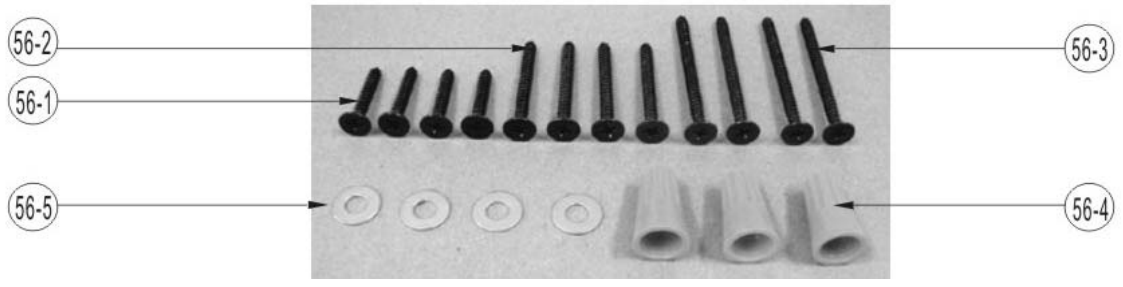

AK65xx B,S,W,Q Cyclone

AK65xxx

Ref #	Part #	Description	Qty.
1	12120027	Motor, Left	1
2	12120028	Motor, Right	1
3	54050007	Collar, Rectangular	1
4	54050033	Transition Adapter, Rectangular	1
5	54050020	Cover Plate, Rectangular	1
6	54050037	Transition Adapter, Round, 6"	1
7	54200006	Cover, Junction Box	1
8	56100010	Housing, Motor	1
9	11040009	Switch, Motor	1
10	11040010	Switch, Light	1
13	56160003	Residue Cup	2
14	56200020	Housing, Switch	1
15	56220017	Gasket, Slide Switch, Motor, B	1
15	56220019	Gasket, Slide Switch, Motor, W	1
15	56220018	Gasket, Slide Switch, Motor, Q	1
16	56130003	Residue Pan	2
17	50410002	Isolator, Motor	2
18	56220015	Gasket, Slide Switch, Light, B	1
18	56220014	Gasket, Slide Switch, Light, W	1
18	56220016	Gasket, Slide Switch, Light, Q	1
19	52170021	Cover, Slide Switch, Motor, B	1
19	52170003	Cover, Slide Switch, Motor, W	1
19	52170022	Cover, Slide Switch, Motor, Q	1
20	52170023	Cover, Slide Switch, Light, B	1
20	52170004	Cover, Slide Switch, Light, W	1
20	52170024	Cover, Slide Switch, Light, Q	1
21	56240003	Spacer, Switch, B	1
21	56240007	Spacer, Switch, W	1
21	56240004	Spacer, Switch, Q	1
22	52170013	Cover Plate, Switch, B	1
22	52170012	Cover Plate, Switch, W	1
22	52170014	Cover Plate, Switch, Q	1