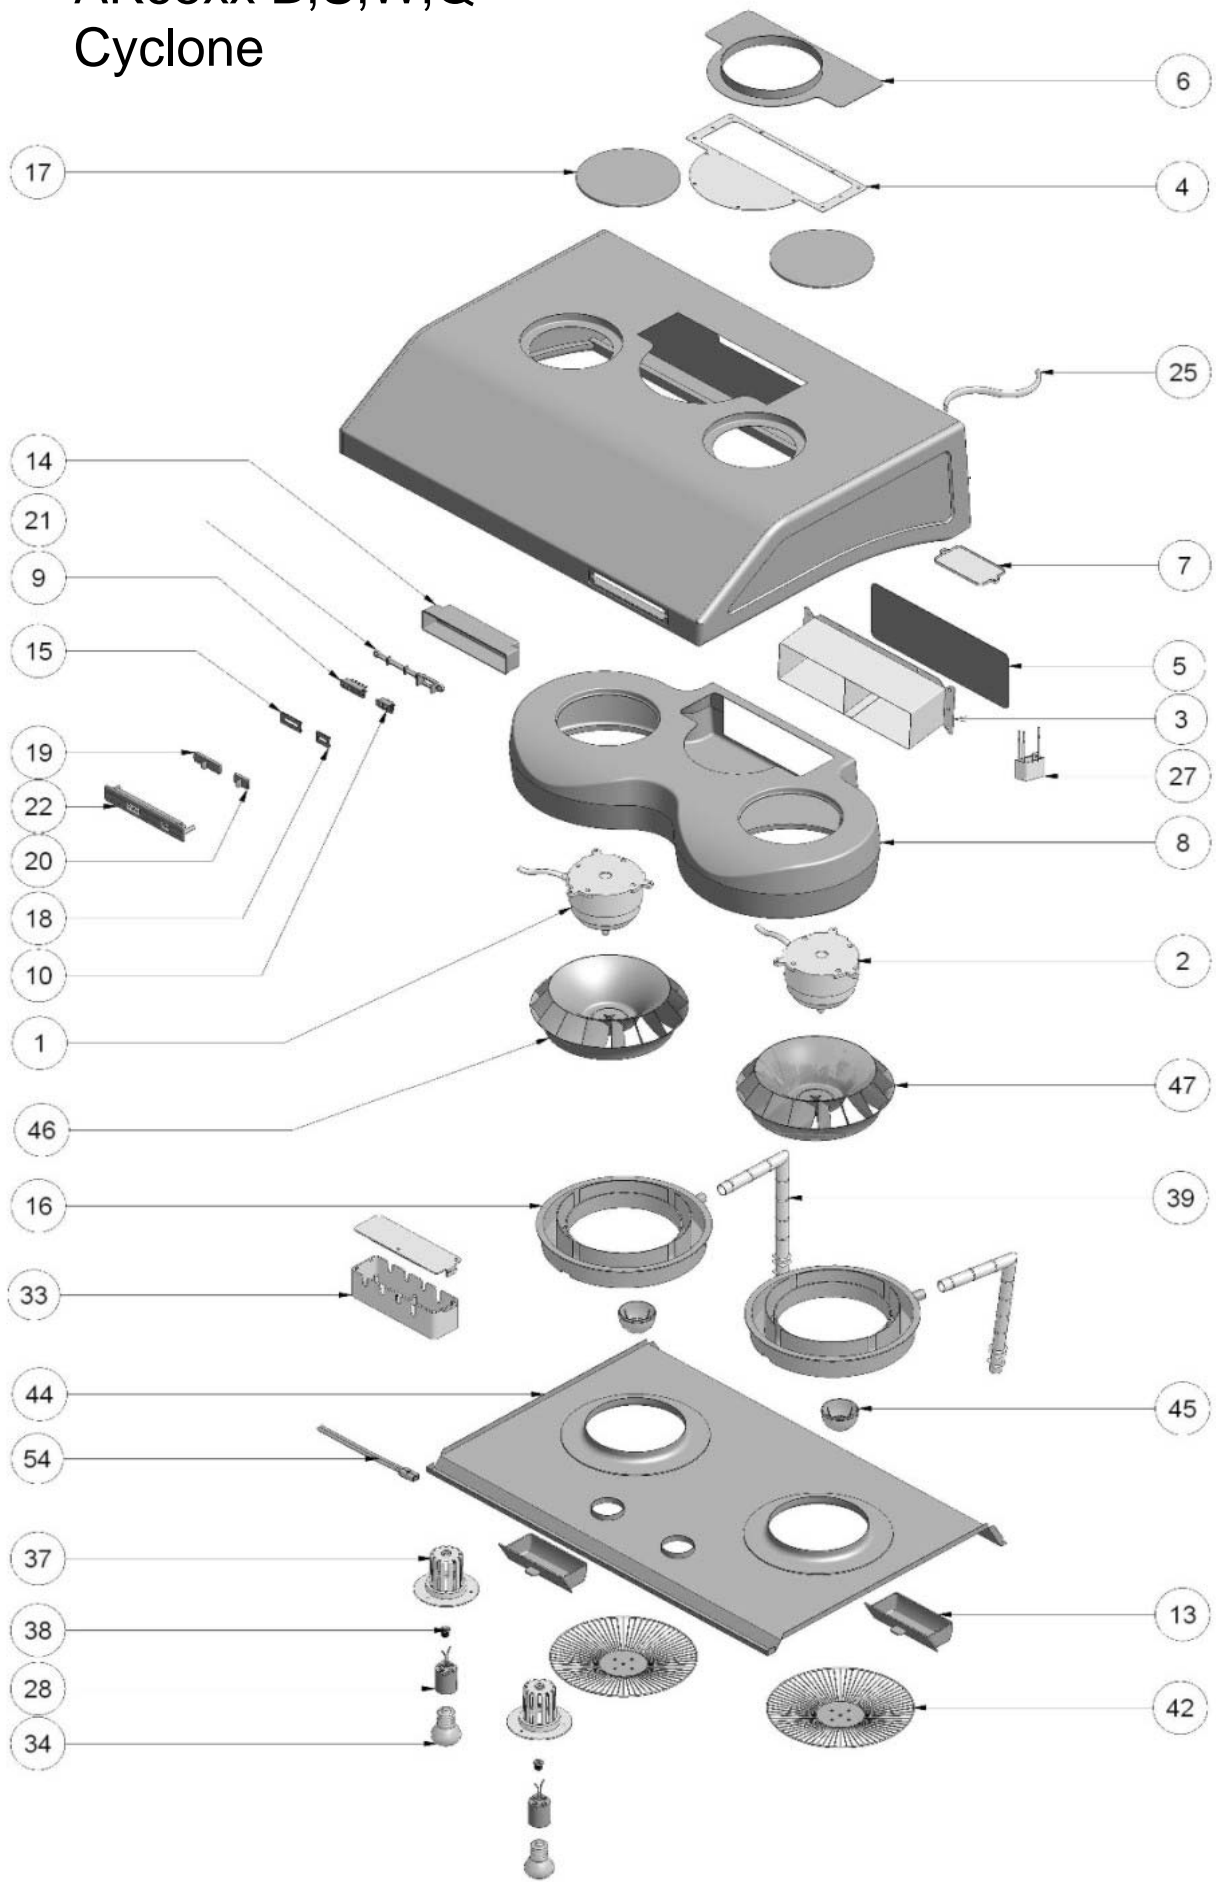

AK65xx B,S,W,Q Cyclone

AK65xxx

Ref #	Part #	Description	Qty.
1	12120027	Motor, Left	1
2	12120028	Motor, Right	1
3	54050007	Collar, Rectangular	1
4	54050033	Transition Adapter, Rectangular	1
5	54050020	Cover Plate, Rectangular	1
6	54050037	Transition Adapter, Round, 6"	1
7	54200006	Cover, Junction Box	1
8	56100010	Housing, Motor	1
9	11040009	Switch, Motor	1
10	11040010	Switch, Light	1
13	56160003	Residue Cup	2
14	56200020	Housing, Switch	1
15	56220017	Gasket, Slide Switch, Motor, B	1
15	56220019	Gasket, Slide Switch, Motor, W	1
15	56220018	Gasket, Slide Switch, Motor, Q	1
16	56130003	Residue Pan	2
17	50410002	Isolator, Motor	2
18	56220015	Gasket, Slide Switch, Light, B	1
18	56220014	Gasket, Slide Switch, Light, W	1
18	56220016	Gasket, Slide Switch, Light, Q	1
19	52170021	Cover, Slide Switch, Motor, B	1
19	52170003	Cover, Slide Switch, Motor, W	1
19	52170022	Cover, Slide Switch, Motor, Q	1
20	52170023	Cover, Slide Switch, Light, B	1
20	52170004	Cover, Slide Switch, Light, W	1
20	52170024	Cover, Slide Switch, Light, Q	1
21	56240003	Spacer, Switch, B	1
21	56240007	Spacer, Switch, W	1
21	56240004	Spacer, Switch, Q	1
22	52170013	Cover Plate, Switch, B	1
22	52170012	Cover Plate, Switch, W	1
22	52170014	Cover Plate, Switch, Q	1