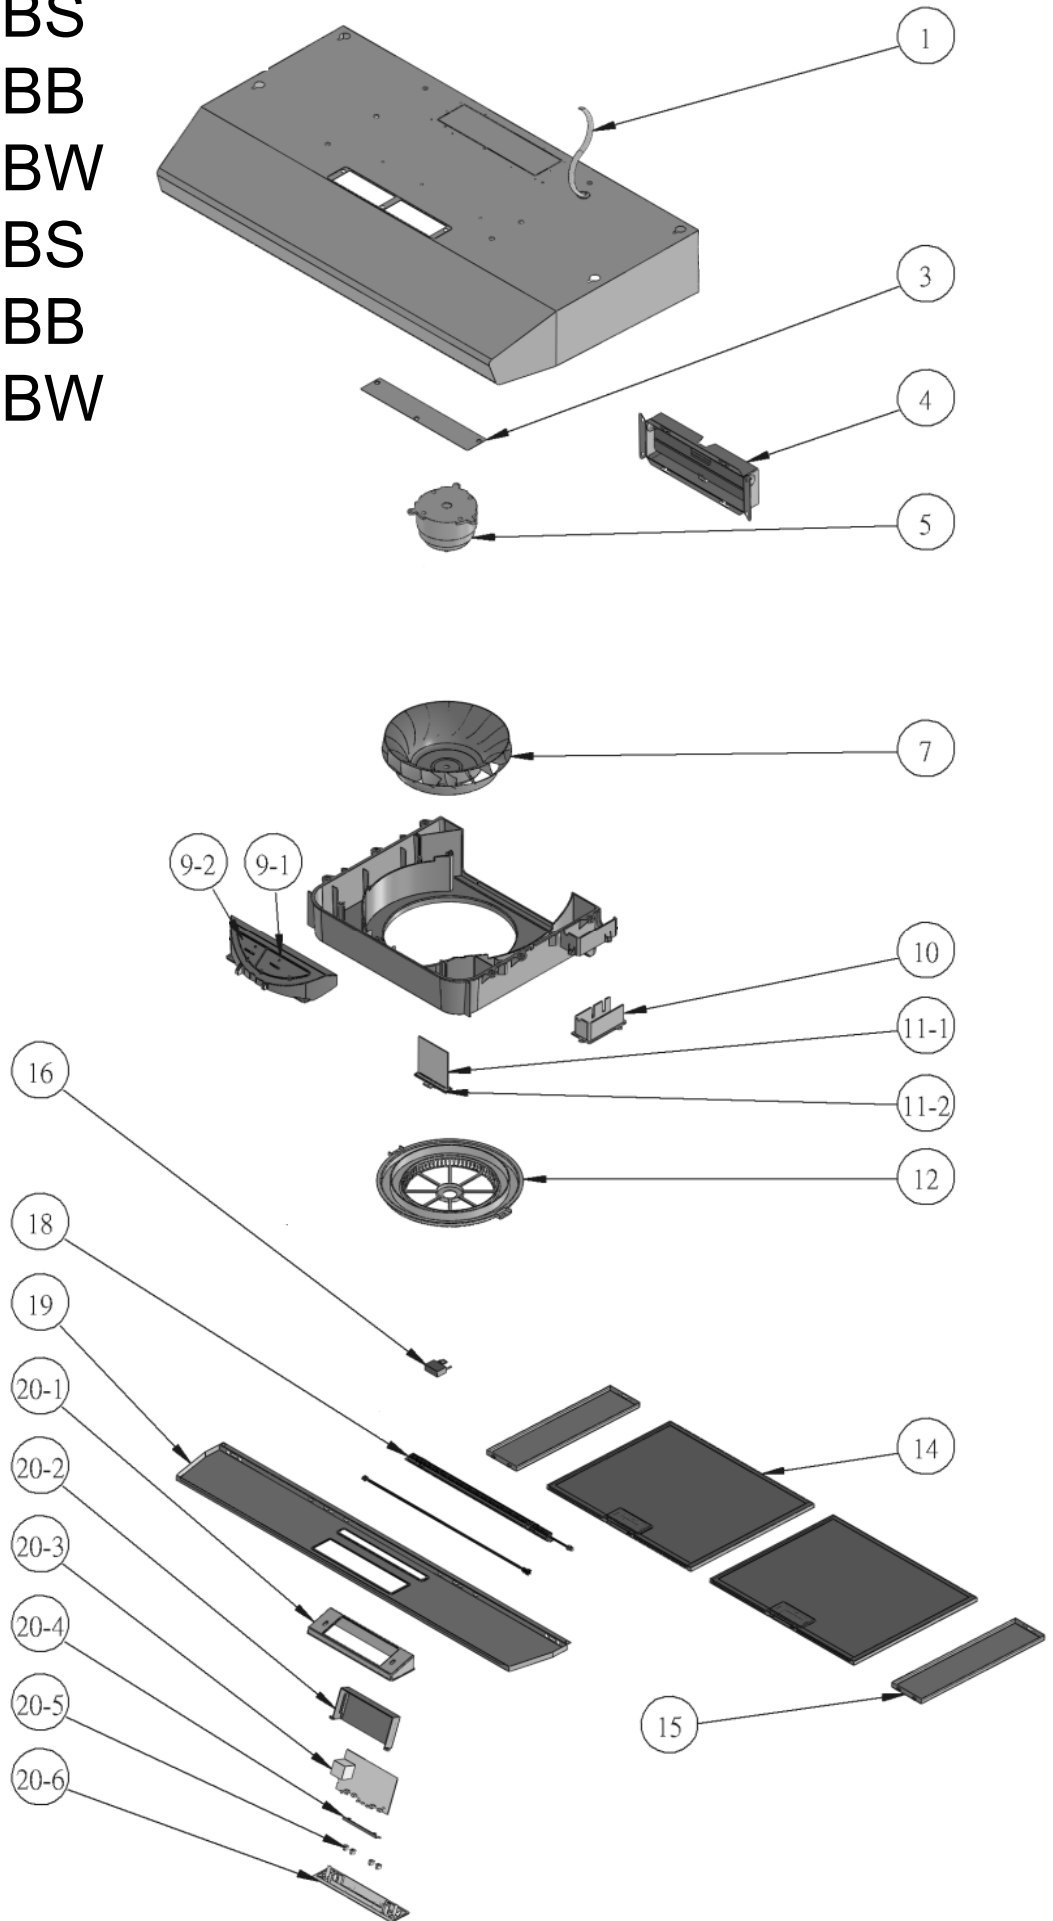

AK1200BS
AK1200BB
AK1200BW
AK1236BS
AK1236BB
AK1236BW

Breeze II

AK12xxBx

Ref #	Part #	Description	Qty.
1	11030015	Wires, Electrical	1
3	50140059	Cover Panel, Recirculating (Stainless)	1
3	50140060	Cover Panel, Recirculating (Black)	1
3	50140061	Cover Panel, Recirculating (White)	1
4	54060011	Collar, Rectangular w/Damper	1
5	12120027	Motor	1
7	54250017	Blower Wheel	1
9-1	56090014	Cover Panel, Air Channel	1
9-2	56090015	Cover Panel, Air Channel	1
10	54200003	Electrical Junction Box	1
11-1	50140002	Air Diverter	1
11-2	52110009	Cover, Air Diverter	1
12	50220010	Residue Pan	1
14	50200012	Filter, Aluminum Mesh	2
15	50120023	Side Panel (AK1236BS)	2
15	50120024	Side Panel (AK1236BB)	2
15	50120025	Side Panel (AK1236BW)	2
16	12050034	Capacitor	1
18	Z0B0041	LED Light Strip	1
19	50110185	Light Panel (AK1200BS)	1
19	50110186	Light Panel (AK1200BB)	1
19	50110187	Light Panel (AK1200BW)	1
19	50110188	Light Panel (AK1236BS)	1
19	50110189	Light Panel (AK1236BB)	1
19	50110190	Light Panel (AK1236BW)	1
20	11000125	Switch Assembly (AK12xxBS, AK12xxBB)	1
20	11000126	Switch Assembly (AK12xxBW)	1
20-1	56200022	Switch Housing	1