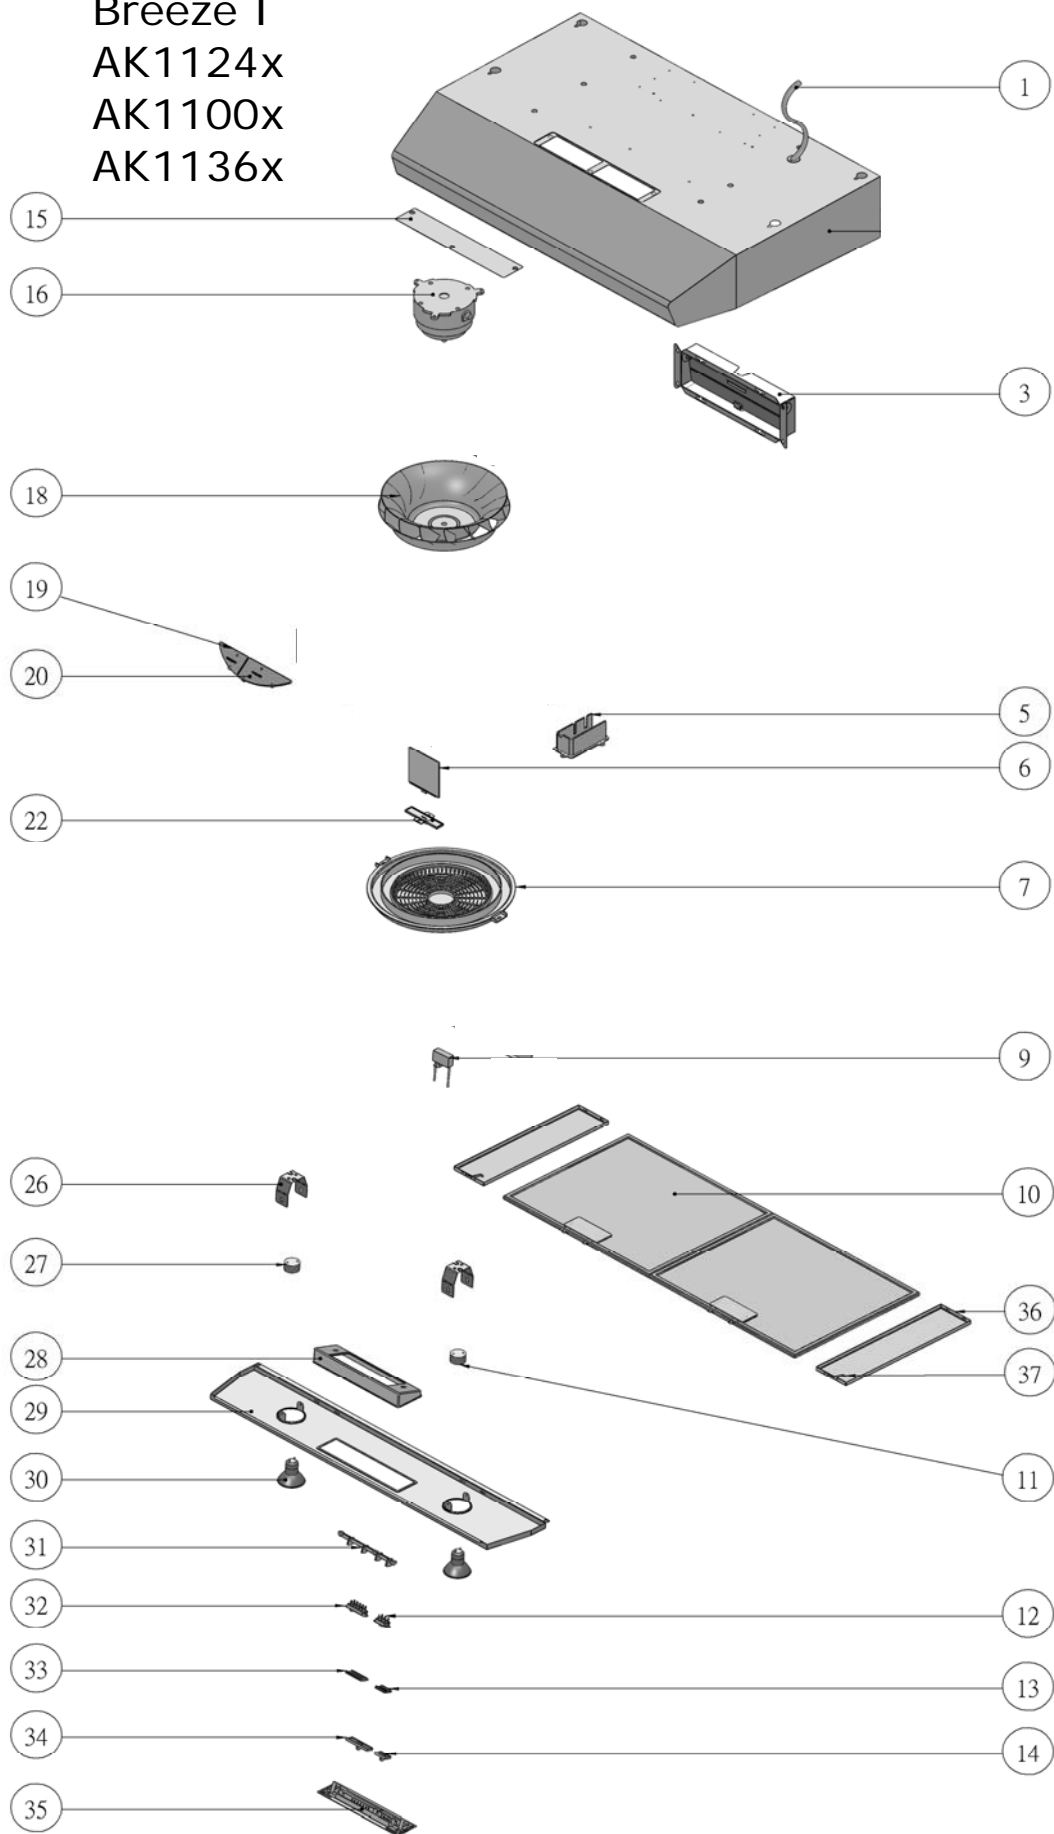

Breeze I
AK1124x
AK1100x
AK1136x

AK11xxB,S,W

Breeze I

Ref #	Part #	Description	per Hood
1	11030015	Wires, Electrical	1
3	54050011	Collar, Rectangular w/Damper	1
5	54200003	Box, Electrical	1
6	50140002	Plate, Air Diverter	1
7	50220010	Grille, Safety	1
9	12050012	Capacitor	1
10	50200012	Filter, Metal Mesh (AK1100x, AK1136x)	2
10	50200013	Filter, Metal Mesh (AK1124x)	2
11	12100043	Socket, Halogen Bulb, Right (SN > 13)	1
11	12100020	Socket, Incandescent Bulb, Right (SN < = 13)	1
12	11040010	Switch, Light	1
13	56220015	Gasket, Light Switch (B,S)	1
13	56220014	Gasket, Light Switch (W)	1
14	52170023	Cover, Light Switch (B,S)	1
14	52170004	Cover, Light Switch (W)	1
15	50140060	Panel, Top (B)	1
15	50140059	Panel, Top (S)	1
15	50140061	Panel, Top (W)	1
16	12120034	Motor	1
18	54250017	Blower Wheel	1
19	56090014	Air Diverter, Left	1
20	56090015	Air Diverter, Right	1
22	52110009	Cover Panel, Air Diverter	2
25	11000051	Assembly, Switch (B,S)	1
26	54140050	Bracket, Light Socket, Halogen Bulb (SN > 13)	2
26	56200016	Housing, Light, Incandescent (B,S) (SN < = 13)	2
26	56200048	Housing, Light, Incandescent (W) (SN < = 13)	2
27	12100022	Socket, Halogen Bulb, Left (SN > 13)	1
27	12100019	Socket, Incandescent Bulb, Left (SN < = 13)	1
28	56200022	Housing, Switch	1
29	50110022	Panel, Light (AK1100B)	1
29	50110016	Panel, Light (AK1100S)	1
29	50110023	Panel, Light (AK1100W)	1
29	50110026	Panel, Light (AK1136B)	1
29	50110018	Panel, Light (AK1136S)	1