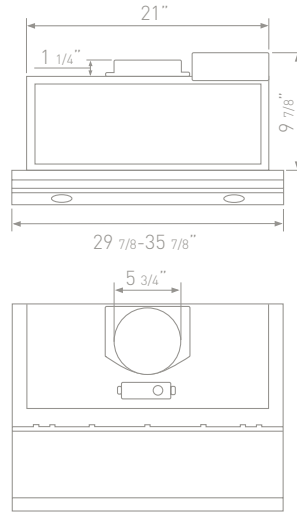

ELICA

COLLECTION

GLIDE

Sometimes it's smart to keep a low profile. That's why we created Glide, the lowest-profile high-performance built-in we've seen. It's a sleek and minimalist feat of tempered glass and steel—with a delicately curving telescopic visor that slides in, or out, depending on how much of an exhibitionist you want to be. And a touch is all it takes to control Glide's power and lighting.

ELICA COLLECTION

GLIDE

UNDER CABINET

MODEL	EGL-E30AS	EGL-E36AS
SIZE	30"	36"
NET WIDTH	29 7/8"	35 7/8"
PERFORMANCE		
Internal Blower CFM	450	450
Sones	3.5	3.5
Boost Sones	5	5
COLOR/FINISH		
Stainless Steel w/Glass	S	S
FEATURES & ACCESSORIES		
Controls	Electronic Touch	Electronic Touch
Speed Levels	3	3
Boost Speed	Yes	Yes
Lighting	Halogen 20w 12v x 2	Halogen 20w 12v x 2
Dual Level Lighting	Yes	Yes
RF Remote	No	No
Passive Silencer	No	No
DUCT SPECIFICATIONS		
Ducting	6"	6"
Recirculating	Yes	Yes