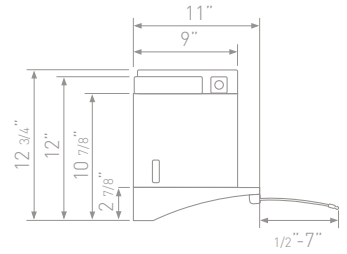

ELICA COLLECTION

GLIDE

UNDER CABINET

MODEL	EGL-E30AS	EGL-E36AS
SIZE	30"	36"
NET WIDTH	29 7/8"	35 7/8"
PERFORMANCE		
Internal Blower CFM	450	450
Sones	3.5	3.5
Boost Sones	5	5
COLOR/FINISH		
Stainless Steel w/Glass	S	S
FEATURES & ACCESSORIES		
Controls	Electronic Touch	Electronic Touch
Speed Levels	3	3
Boost Speed	Yes	Yes
Lighting	Halogen 20w 12v x 2	Halogen 20w 12v x 2
Dual Level Lighting	Yes	Yes
RF Remote	No	No
Passive Silencer	No	No
DUCT SPECIFICATIONS		
Ducting	6"	6"
Recirculating	Yes	Yes