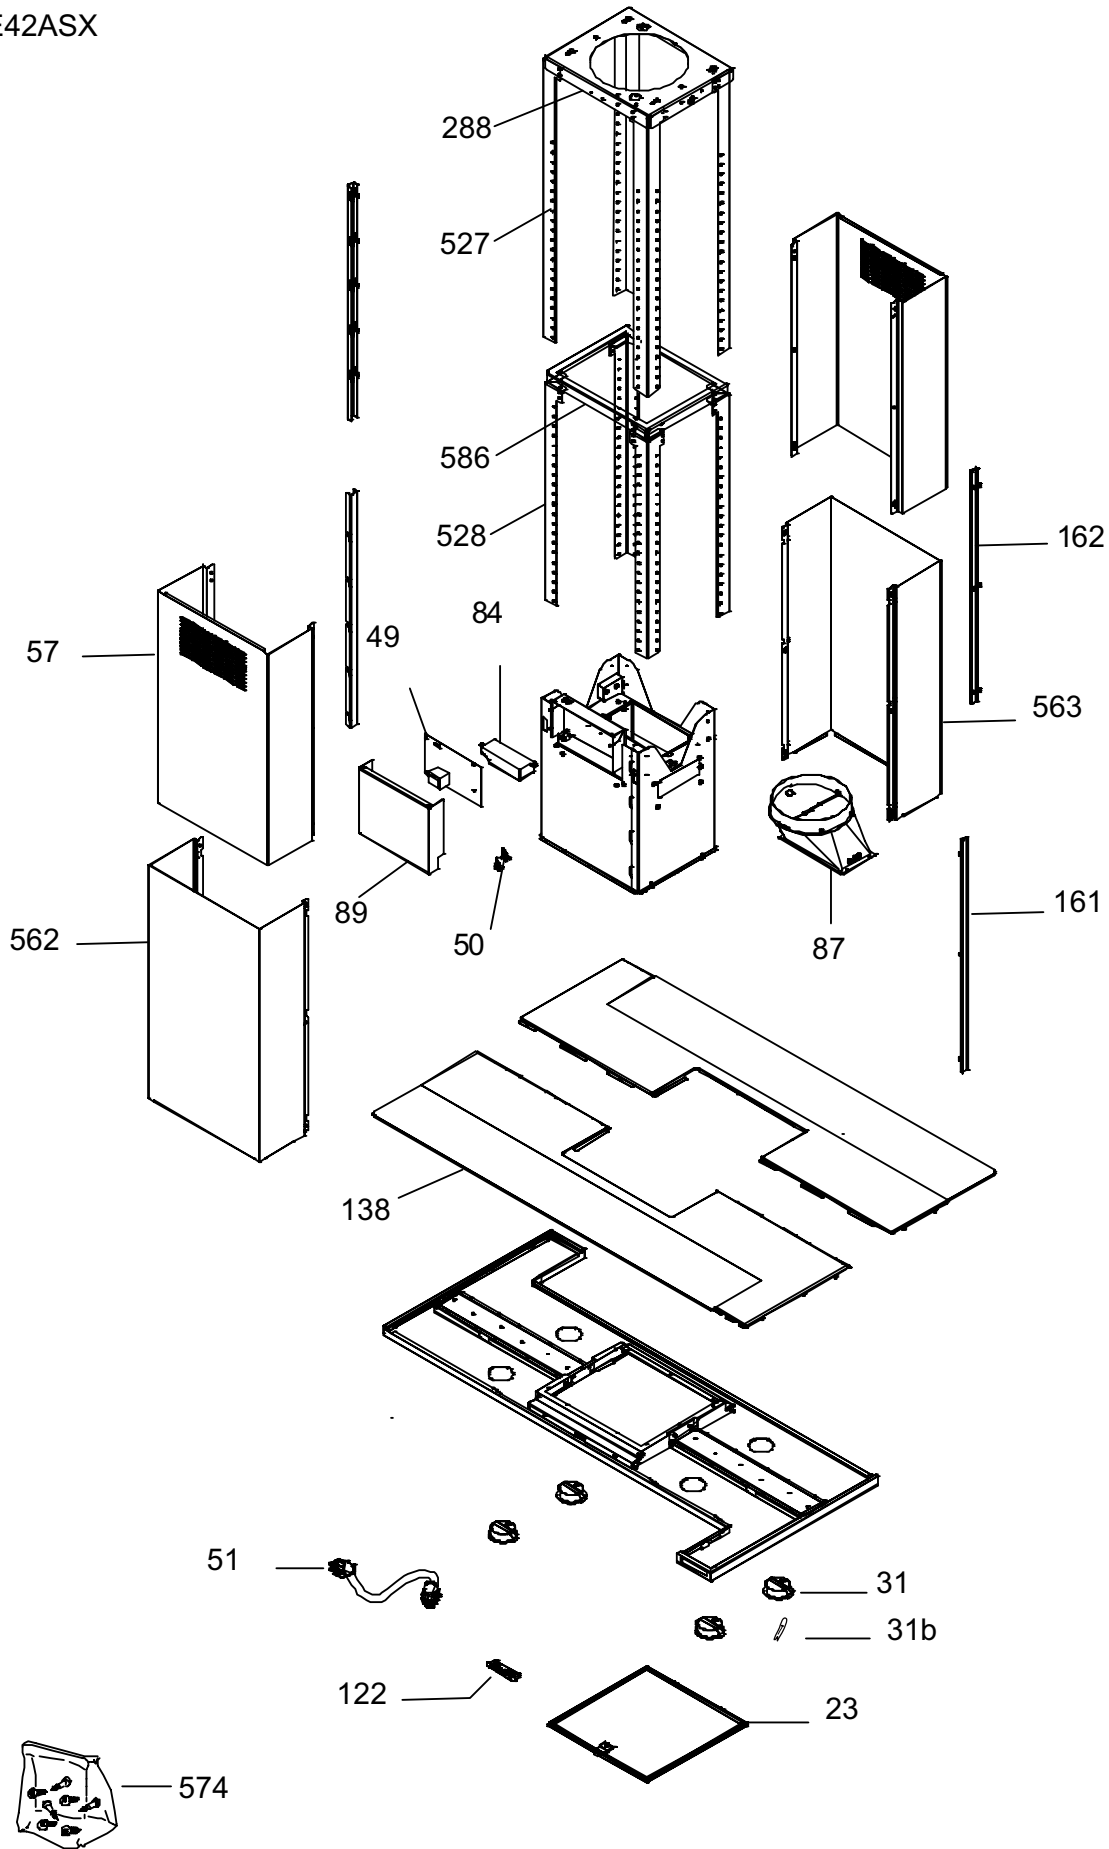

Optica Island
EOT-E36ASX
EOT-E42ASX

EOT-E42ASX, EOT-E48ASX

Ref #	Part #	Description	Qty.
23	50200007	Filter, Stainless Steel	1
31	12100031	Bulb, Halogen w/socket 12V bi-pin	4
31b	Z0B-0013	Bulb, Halogen 20W 12V G-4 bi-pin	4
49	11010004	Control Board	1
50	56240009	Spacers, Control Board	4
51	11030010	Cable, Switch Assembly	1
57	50050034	Duct Cover, Top	2
84	12110002	Transformer	2
87	54050028	Duct Transition Piece	1
89	56200026	Housing, Control Board	1
122	11000020	Switch Assembly	1
138	50300012	Canopy, EOT-E42ASX	2
138	50300013	Canopy, EOT-E48ASX	2
161	50170012	Moulding, Bottom	2
162	50170013	Moulding, Top	2
288	54100007	Bracket, Ceiling	1
527	54120003	Bracket, Angle, Top	4
528	54120004	Bracket, Angle, Bottom	4
562	50050016	Duct Cover, Bottom Front	1
563	50050013	Duct Cover, Bottom Back	1
574	05000017	Hardware Packet	1
586	54140008	Bracket, Rectangular Support	1