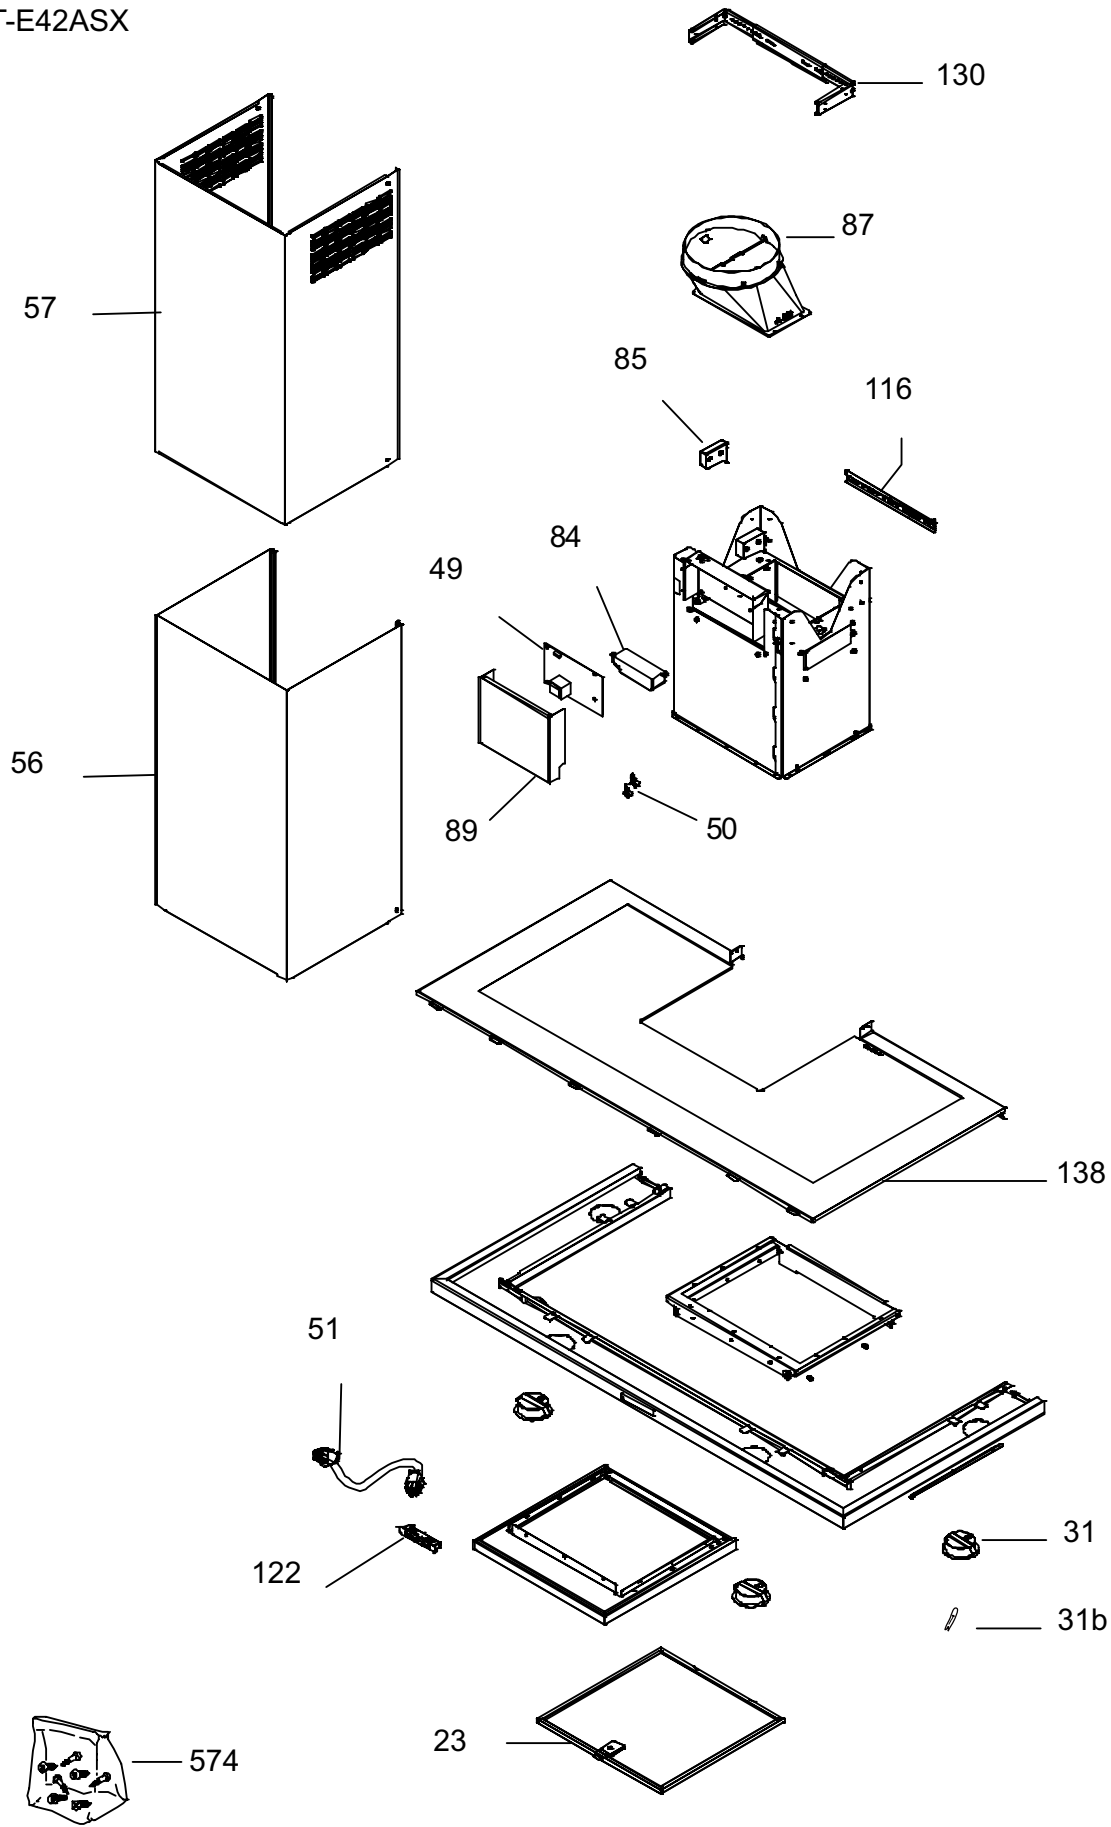

Atlantis Wall
EAT-E36ASX
EAT-E42ASX

EAT-E36ASX, EAT-E42ASX

Ref #	Part #	Description	Qty.
23	50200007	Filter, Stainless Steel	2
31	12100031	Bulb, Halogen w/Socket 20W 12V G-4 bi-pin (4, EAT-E42)	2
31b	Z0B-0013	Bulb, Halogen 20W 12V G-4 bi-pin (4, EAT-E42)	2
49	11010004	Control Board	1
50	56240009	Spacer, Control Board	4
51	11030009	Cable, Switch Assembly	1
56	50050007	Duct Cover, Bottom	1
57	50050029	Duct Cover, Top	1
84	12110002	Transformer	1
85	54140007	Bracket, Motor Housing	2
87	54050028	Duct Transition Piece	1
89	56200026	Housing, Control Board	1
116	54110033	Bracket, Wall	1
122	11000020	Switch Assembly	1
130	54110033	Bracket, Duct Cover	1
138	50300010	Canopy, EAT-E36ASX	1
138	50300008	Canopy, EAT-E42ASX	1
574	05000012	Hardware Packet	1