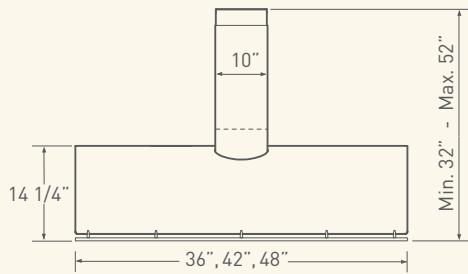

CHENG COLLECTION

Front