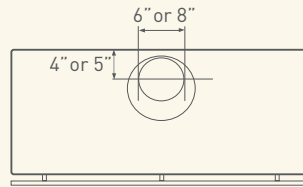

CHENG COLLECTION

Top

OKEANITO

WALL

MODEL	COK-E36SX	COK-E42SX - Discontinued	COK-E48SX
SIZE	36"	42"	48"
NET WIDTH	36"	42"	48"
PERFORMANCE*			
Internal Blower - CBI-290A	200 - 290 CFM, 1.4 - 3.2 Sones	200 - 290 CFM, 1.4 - 3.2 Sones	200 - 290 CFM, 1.4 - 3.2 Sones
Internal Blower - CBI-600A	240 - 600 CFM, 1.8 - 6 Sones	240 - 600 CFM, 1.8 - 6 Sones	240 - 600 CFM, 1.8 - 6 Sones
In-Line Blower - PBN-1000A	500 - 1000 CFM, Sones NA	500 - 1000 CFM, Sones NA	500 - 1000 CFM, Sones NA
External Blower - CBE-1000	500 - 1000 CFM, Sones NA	500 - 1000 CFM, Sones NA	500 - 1000 CFM, Sones NA
COLOR			
Stainless Steel	SS	SS	SS
FEATURES			
Controls	Electronic Touch	Electronic Touch	Electronic Touch
Speed Levels	3	3	3
Auto Delay-Off	Yes	Yes	Yes
Lighting	Halogen, 50W x 2 Incandescent, 40W x 2	Halogen, 50W x 2 Incandescent, 40W x 2	Halogen, 50W x 2 Incandescent, 40W x 2
Dual-Level Lighting (Halogen)	Yes	Yes	Yes
Filters	Professional Baffle x 1	Professional Baffle x 1	Professional Baffle x 2
Recirculating	No	No	No
Duct Cover Extension	Yes, Up to 12' Ceiling	Yes, Up to 12' Ceiling	Yes, Up to 12' Ceiling
DUCT SPECIFICATIONS			
Vertical - Internal	6"	6"	6"
Vertical - External/In-Line	10" - 8"***	10" - 8"***	10" - 8"***
Horizontal	NA	NA	NA
AC INPUT	120V - 60Hz	120V - 60Hz	120V - 60Hz
***AC POWER Hood Only	Max. 180W, 1.5 Amps	Max. 180W, 1.5 Amps	Max. 180W, 1.5 Amps
OPTIONAL ACCESSORIES			
Duct Cover Extension Kit	Z1C-000K	Z1C-000K	Z1C-000K
Mounting Heights	Min. ceiling height 8'. Hood mounted 28" above cooking surface; 64" from floor.	Max. ceiling height 10'4". Hood mounted 36" above cooking surface; 72" from floor.