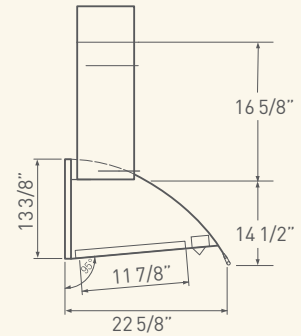

Side

OKEANITO

WALL

MODEL	COK-E36SX	COK-E42SX - Discontinued	COK-E48SX
SIZE	36"	42"	48"
NET WIDTH	36"	42"	48"
PERFORMANCE*			
Internal Blower - CBI-290A	200 - 290 CFM, 1.4 - 3.2 Sones	200 - 290 CFM, 1.4 - 3.2 Sones	200 - 290 CFM, 1.4 - 3.2 Sones
Internal Blower - CBI-600A	240 - 600 CFM, 1.8 - 6 Sones	240 - 600 CFM, 1.8 - 6 Sones	240 - 600 CFM, 1.8 - 6 Sones
In-Line Blower - PBN-1000A	500 - 1000 CFM, Sones NA	500 - 1000 CFM, Sones NA	500 - 1000 CFM, Sones NA
External Blower - CBE-1000	500 - 1000 CFM, Sones NA	500 - 1000 CFM, Sones NA	500 - 1000 CFM, Sones NA
COLOR			
Stainless Steel	SS	SS	SS
FEATURES			
Controls	Electronic Touch	Electronic Touch	Electronic Touch
Speed Levels	3	3	3
Auto Delay-Off	Yes	Yes	Yes
Lighting	Halogen, 50W x 2 Incandescent, 40W x 2	Halogen, 50W x 2 Incandescent, 40W x 2	Halogen, 50W x 2 Incandescent, 40W x 2
Dual-Level Lighting (Halogen)	Yes	Yes	Yes
Filters	Professional Baffle x 1	Professional Baffle x 1	Professional Baffle x 2
Recirculating	No	No	No
Duct Cover Extension	Yes, Up to 12' Ceiling	Yes, Up to 12' Ceiling	Yes, Up to 12' Ceiling
DUCT SPECIFICATIONS			
Vertical - Internal	6"	6"	6"
Vertical - External/In-Line	10" - 8"***	10" - 8"***	10" - 8"***
Horizontal	NA	NA	NA
AC INPUT	120V - 60Hz	120V - 60Hz	120V - 60Hz
***AC POWER Hood Only	Max. 180W, 1.5 Amps	Max. 180W, 1.5 Amps	Max. 180W, 1.5 Amps
OPTIONAL ACCESSORIES			
Duct Cover Extension Kit	Z1C-000K	Z1C-000K	Z1C-000K
Mounting Heights	Min. ceiling height 8'. Hood mounted 28" above cooking surface; 64" from floor.	Max. ceiling height 10'4". Hood mounted 36" above cooking surface; 72" from floor.	

* Requires purchase of Zephyr blower, sold separately. ** 10" round duct connects to external and in-line blower. Must transition from 10" to 8" before duct passes through ceiling. A 10" to 8" adapter is included with the external and in-line blowers. *** AC power listed above is for hood with lights only.
For full blower specs, see www.zephyronline.com.

ZEPHYR
CHENG COLLECTION
Anthony Cheng

Zephyr Corporation
2277 Harbor Bay Parkway
Alameda, CA 94502

1.888.880.VENT
www.zephyronline.com jul 11.0801