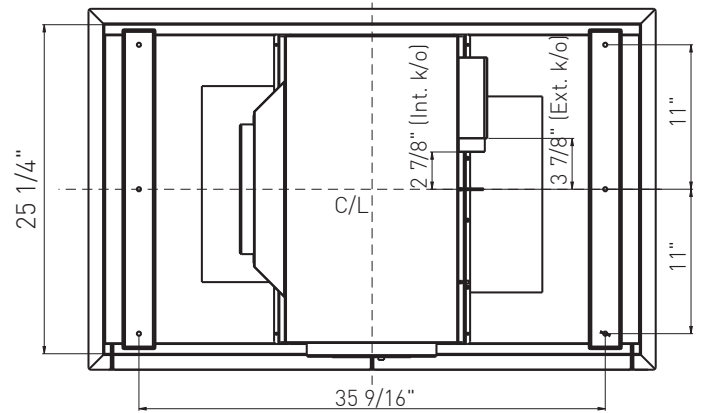

Enjoy unobstructed views of your kitchen with the modern, minimalist lines of the Lux. This sleek hood includes a wireless remote control, and it discreetly mounts into the ceiling above your range or cooktop for power and good

looks combined. Your kitchen will stay clean and smoke free with the Lux's Perimeter Aspiration and multiple blower options, and the tri-level LED light strip ensures a good-looking glow. Available in White and Stainless Steel.

ZEPHYR

ZEPHYRONLINE.COM

Top

*ALU-E43 has 2 panels, ALU-E63 has 3 panels