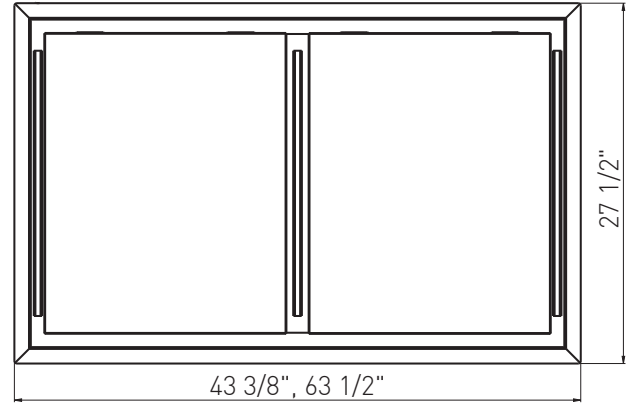

Enjoy unobstructed views of your kitchen with the modern, minimalist lines of the Lux. This sleek hood includes a wireless remote control, and it discreetly mounts into the ceiling above your range or cooktop for power and good

looks combined. Your kitchen will stay clean and smoke free with the Lux's Perimeter Aspiration and multiple blower options, and the tri-level LED light strip ensures a good-looking glow. Available in White and Stainless Steel.

ZEPHYR

ZEPHYRONLINE.COM

Front*

*ALU-E43 has 2 panels, ALU-E63 has 3 panels