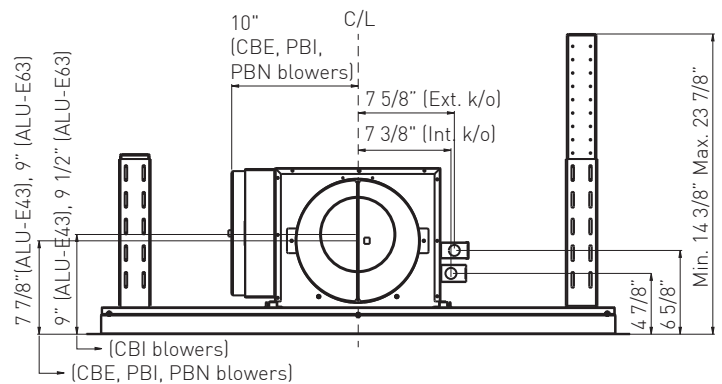

ZEPHYR

ZEPHYRONLINE.COM

63" Stainless Steel

43" White

Wireless Remote Control

Front*

Top

Side

*ALU-E43 has 2 panels, ALU-E63 has 3 panels

MODEL

Stainless Steel	ALU-E43ASX	ALU-E63ASX
White	ALU-E43AWX	ALU-E63AWX
Size	43"	63"

PERFORMANCE

Internal Blower (CBI-290A)*	200-290 CFM, 1.4-3 sones	200-290 CFM, 1.4-3 sones
Internal Blower (CBI-600A)*	240-600 CFM, 1.8-6 sones	240-600 CFM, 1.8-6 sones
Internal Blower (PBI-1100A)*	500-1,100 CFM, 3.5-8 sones	500-1,100 CFM, 3.5-8 sones
In-Line Blower (PBN-1000A)*	500-1,000 CFM, sones NA	500-1,000 CFM, sones NA
External Blower (CBE-1000)*	500-1,000 CFM, sones NA	500-1,000 CFM, sones NA