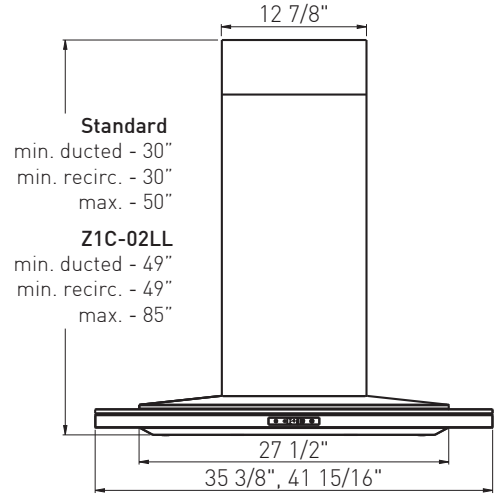

A bold take on the classic island range hood is a streamlined fusion of glass and stainless steel that lends to new meaning to “leading edge”. Choose from white or black glass.

Front