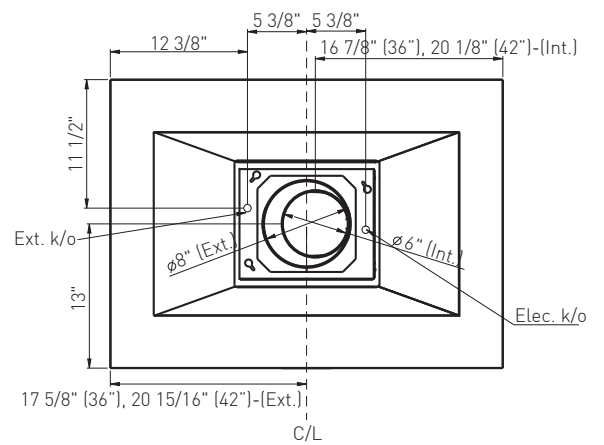

Side

Top

DESIGNER:
ROBERT BRUNNER

MODEL

White Glass w/ Stainless Steel	ALL-M90BWX	ALL-E42BWX
Black Glass w/ Stainless Steel	ALL-M90BBX	ALL-E42BBX
Size	90cm (35-3/8")	42"

PERFORMANCE

Internal Blower (CBI-290A)*	200-290 CFM, 1.4-3 sones	200-290 CFM, 1.4-3 sones
Internal Blower (CBI-600A)*	240-600 CFM, 1.8-6 sones	240-600 CFM, 1.8-6 sones
In-Line Blower (PBN-1000A)*	500-1,000 CFM, sones NA	500-1,000 CFM, sones NA
External Blower (CBE-1000)*	500-1,000 CFM, sones NA	500-1,000 CFM, sones NA