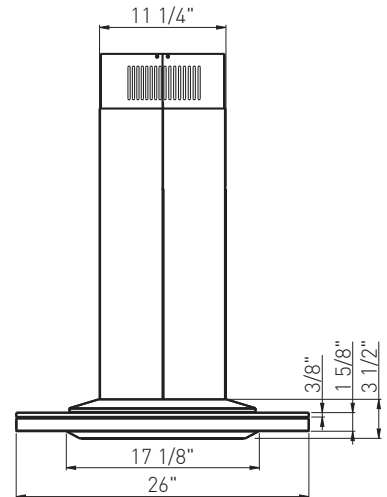

Side

Top

DESIGNER:
ROBERT BRUNNER

MODEL

White Glass w/ Stainless Steel	ALL-M90BWX	ALL-E42BWX
Black Glass w/ Stainless Steel	ALL-M90BBX	ALL-E42BBX
Size	90cm (35-3/8")	42"

PERFORMANCE

Internal Blower (CBI-290A)*	200-290 CFM, 1.4-3 sones	200-290 CFM, 1.4-3 sones
Internal Blower (CBI-600A)*	240-600 CFM, 1.8-6 sones	240-600 CFM, 1.8-6 sones
In-Line Blower (PBN-1000A)*	500-1,000 CFM, sones NA	500-1,000 CFM, sones NA
External Blower (CBE-1000)*	500-1,000 CFM, sones NA	500-1,000 CFM, sones NA