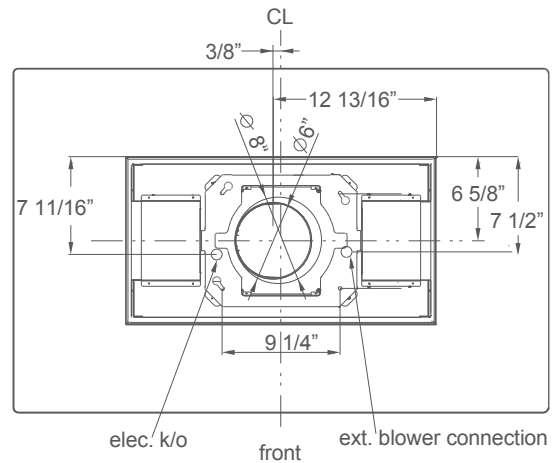

AC INPUT 120V - 60Hz

****AC POWER**
Hood Only Max. 80W, 0.66 Amps

MOUNTING HEIGHTS

Height from the cooking surface Min. 24" - Max. 36"

HOOD HEIGHTS

Standard
Minimum Ducted 31"
Maximum 48"

DUCT SPECIFICATIONS

Vertical - Internal	6"
Vertical - In-Line/External	10" to 8"***
Horizontal	NA

OPTIONAL ACCESSORIES

Duct Cover Extension Kit (12' ceiling) Z1C-ooSL

Top
(blower housing and ceiling bracket)

Side

Front

*Requires purchase of Zephyr blower, sold separately.
 **AC power listed above is for hood with lights only. See blower specs on our website for more AC power details.
 ***10" round duct connects to external and in-line blower. Must transition from 10" to 8" before duct passes through ceiling. A 10" to 8" adapter is included with the external and in-line blowers.