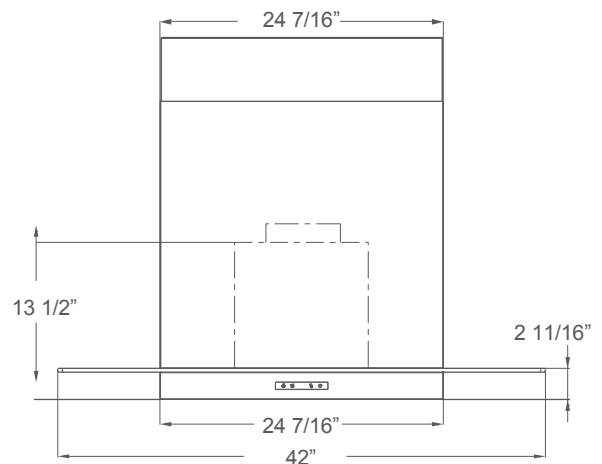

AC INPUT 120V - 60Hz

****AC POWER**
Hood Only Max. 80W, 0.66 Amps

MOUNTING HEIGHTS

Height from the cooking surface Min. 24" - Max. 36"

HOOD HEIGHTS

Standard
Minimum Ducted 31"
Maximum 48"

DUCT SPECIFICATIONS

Vertical - Internal	6"
Vertical - In-Line/External	10" to 8"***
Horizontal	NA

OPTIONAL ACCESSORIES

Duct Cover Extension Kit (12' ceiling) Z1C-ooSL

Top
(blower housing and ceiling bracket)

Side

Front

*Requires purchase of Zephyr blower, sold separately.
 **AC power listed above is for hood with lights only. See blower specs on our website for more AC power details.
 ***10" round duct connects to external and in-line blower. Must transition from 10" to 8" before duct passes through ceiling. A 10" to 8" adapter is included with the external and in-line blowers.