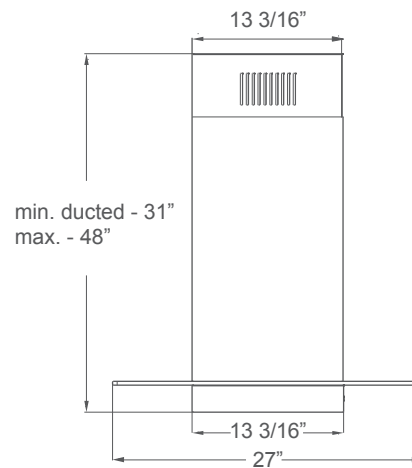

AC INPUT 120V - 60Hz

****AC POWER**
Hood Only Max. 80W, 0.66 Amps

MOUNTING HEIGHTS

Height from the cooking surface Min. 24" - Max. 36"

HOOD HEIGHTS

Standard
Minimum Ducted 31"
Maximum 48"

DUCT SPECIFICATIONS

Vertical - Internal	6"
Vertical - In-Line/External	10" to 8"***
Horizontal	NA

OPTIONAL ACCESSORIES

Duct Cover Extension Kit (12' ceiling) Z1C-ooSL

Top
(blower housing and ceiling bracket)

Side

Front

*Requires purchase of Zephyr blower, sold separately.
 **AC power listed above is for hood with lights only. See blower specs on our website for more AC power details.
 ***10" round duct connects to external and in-line blower. Must transition from 10" to 8" before duct passes through ceiling. A 10" to 8" adapter is included with the external and in-line blowers.